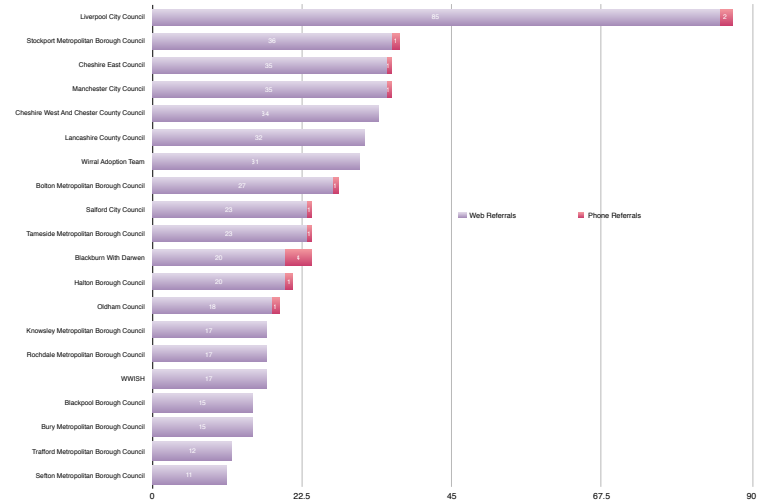

North West LA Adoption Agencies