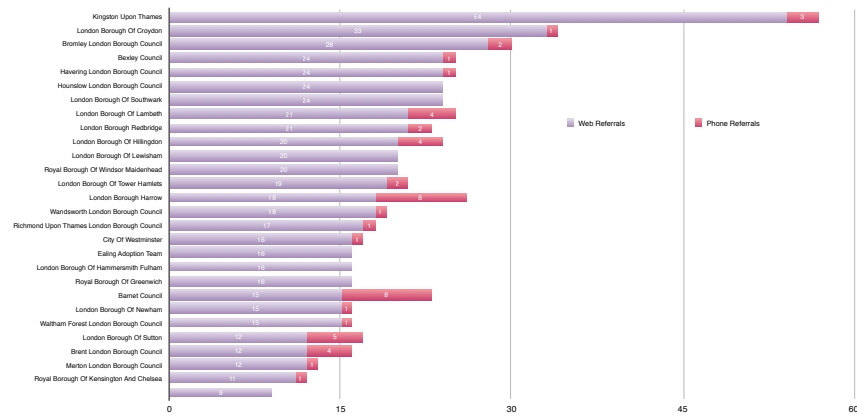

South West LA Adoption Agencies

London LA Adoption Agencies