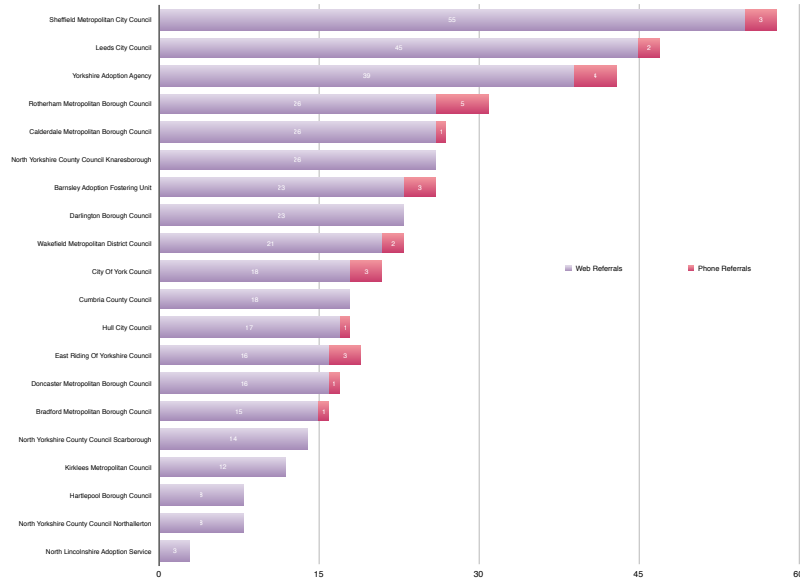

West Midlands LA Adoption Agencies

Referrals to Local Authority Adoption Agencies from
First*Adoption by region

Q1 April-June 2014