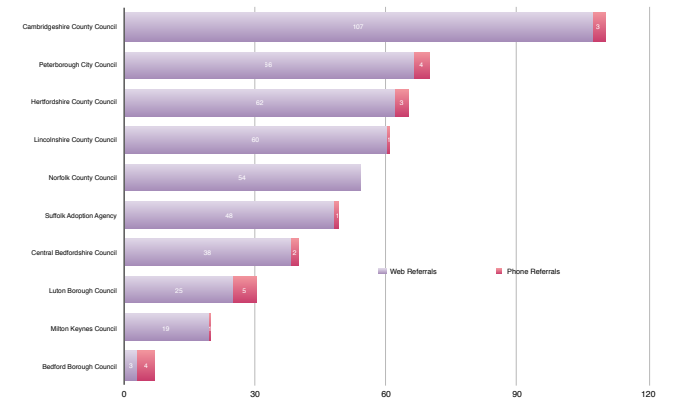

South East LA Adoption Agencies

East of England LA Adoption Agencies