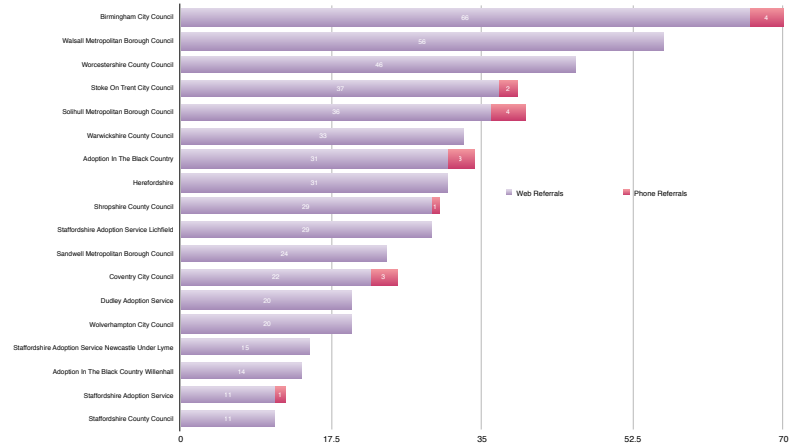

Referrals to Local Authority Adoption Agencies from
First*Adoption by region

Q1 April-June 2014

Yorkshire & The Humber LA Adoption Agencies

North West LA Adoption Agencies

North East LA Adoption Agencies

West Midlands LA Adoption Agencies