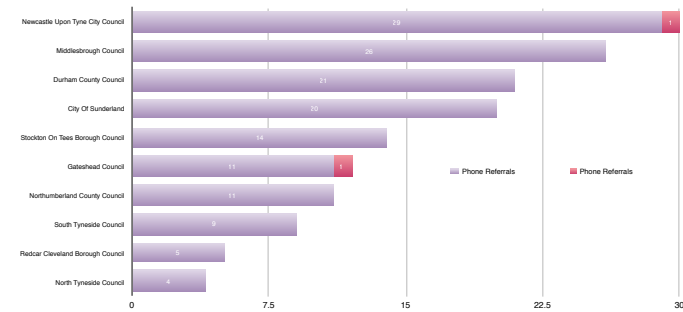

North East LA Adoption Agencies

East Midlands LA Adoption Agencies