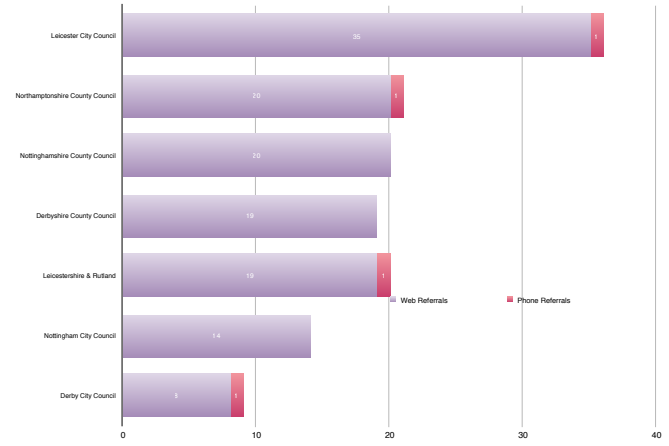

East of England LA Adoption Agencies

East Midlands LA Adoption Agencies