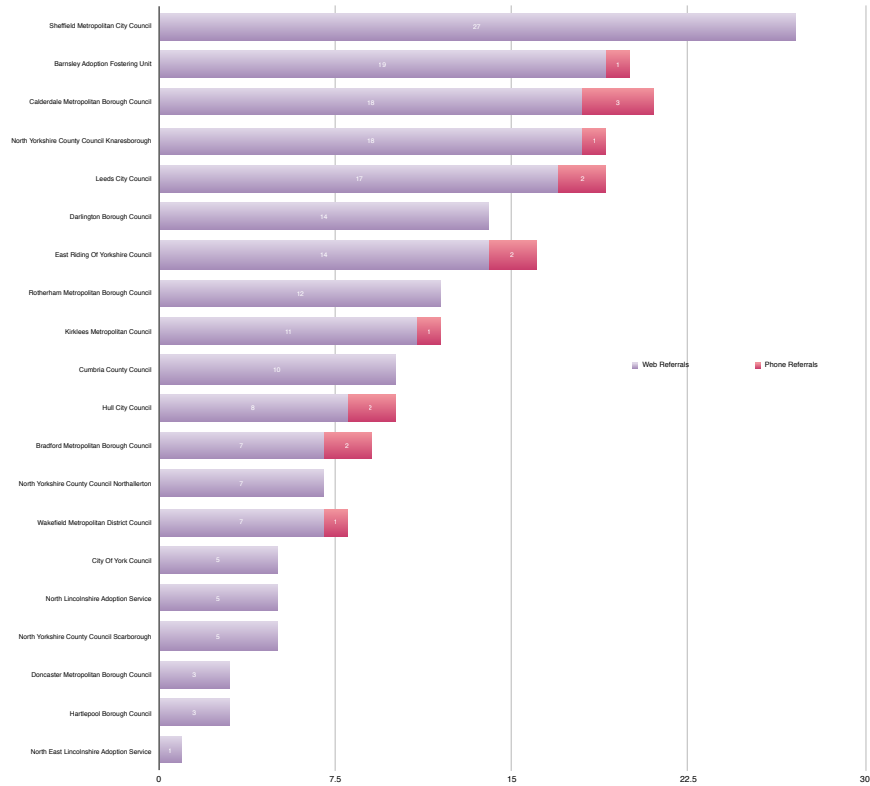

Referrals to Local Authority Adoption Agencies from
First4Adoption by region
Q2 July-September 2014