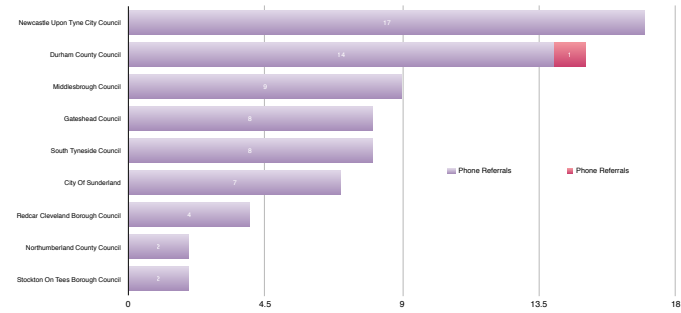

North East LA Adoption Agencies