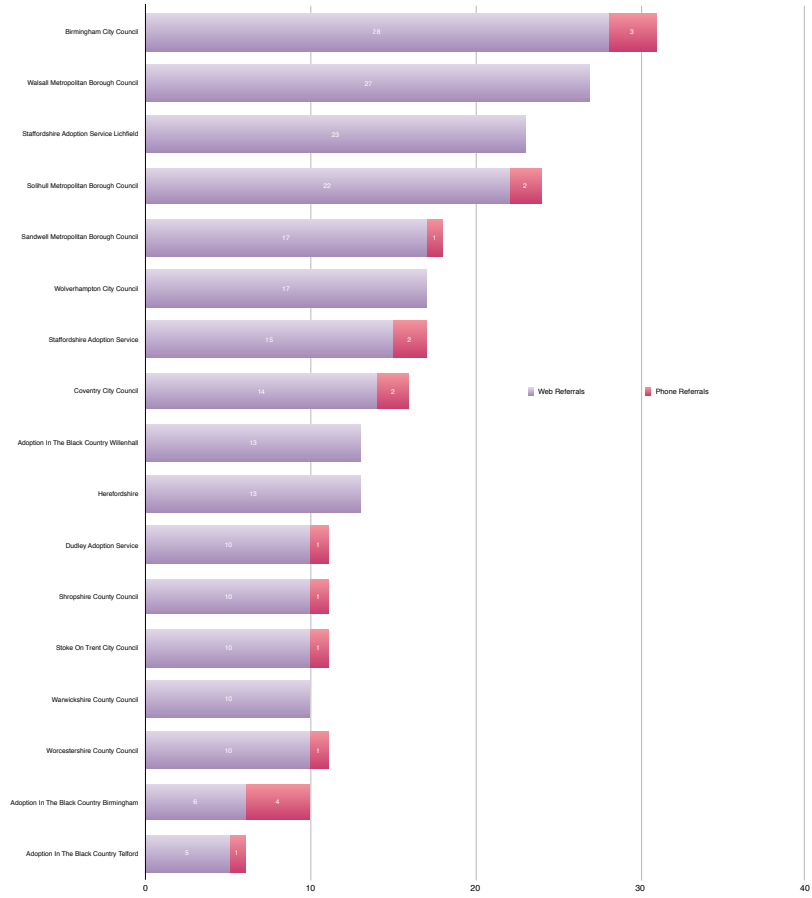

London LA Adoption Agencies