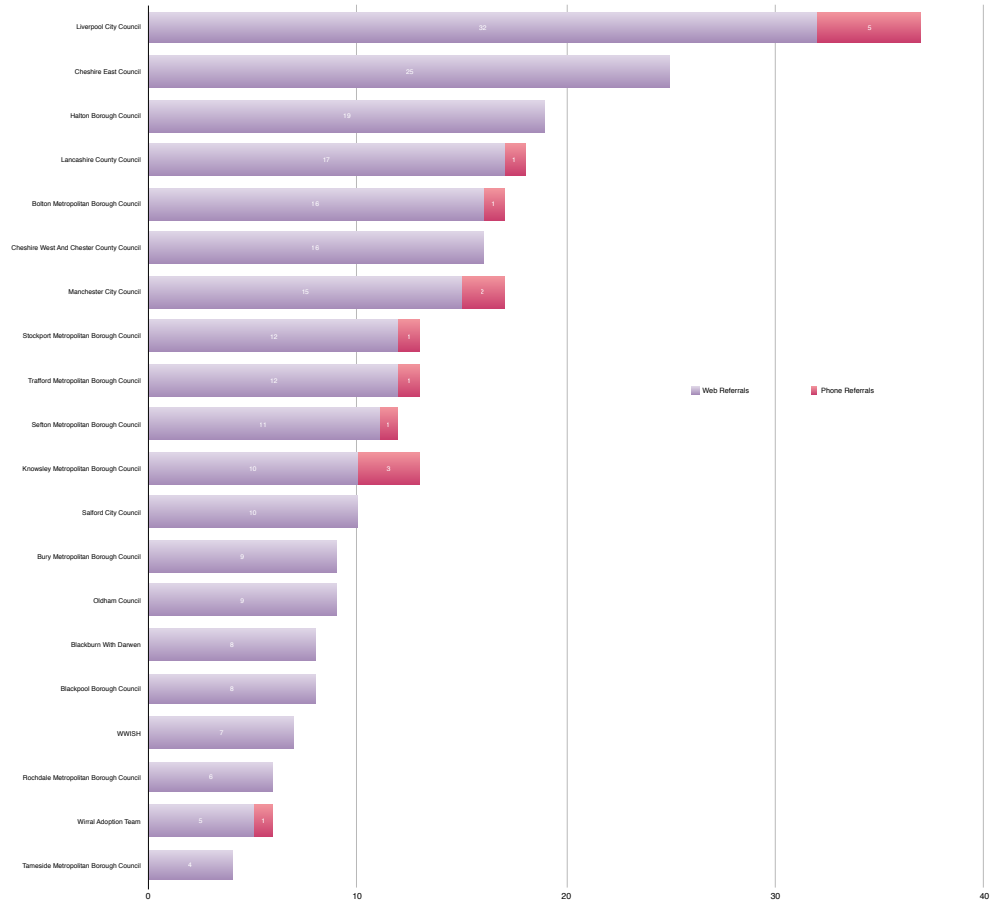

Referrals to Local Authority Adoption Agencies from
First4Adoption by region
Q2 July-September 2014

Yorkshire & The Humber LA Adoption Agencies

North East LA Adoption Agencies

North West LA Adoption Agencies