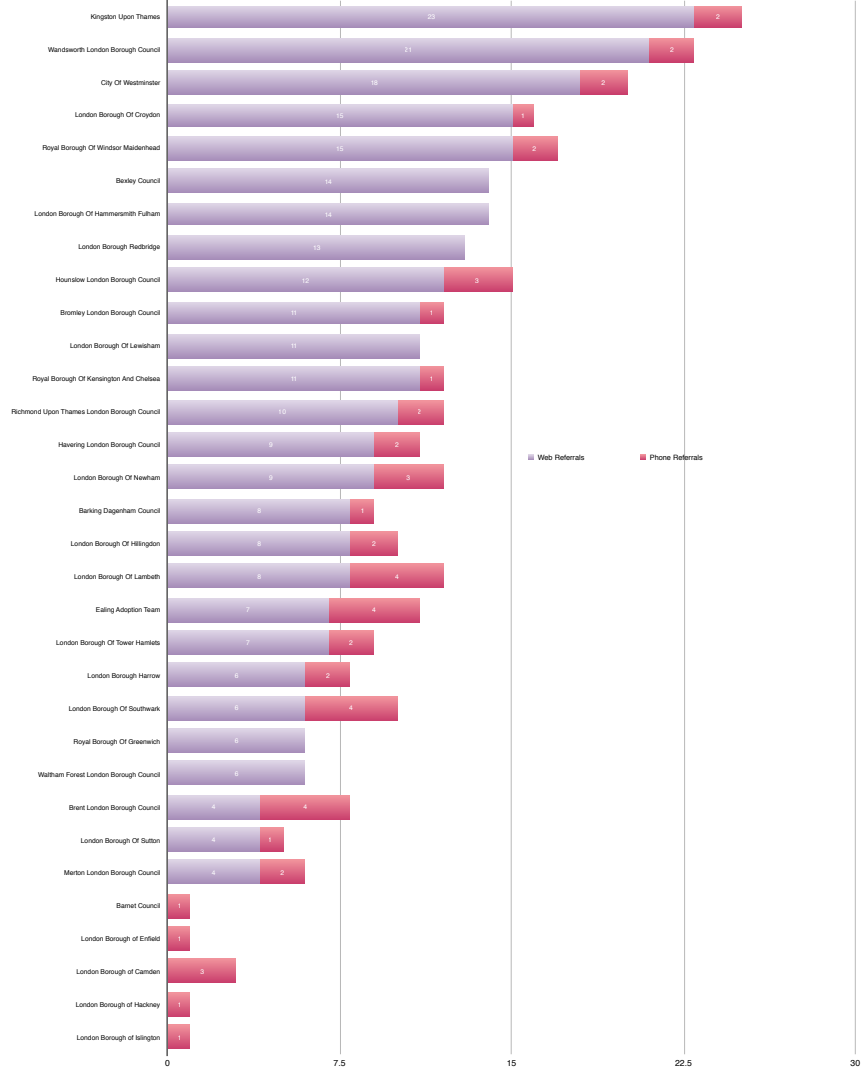

South West LA Adaption Agencies