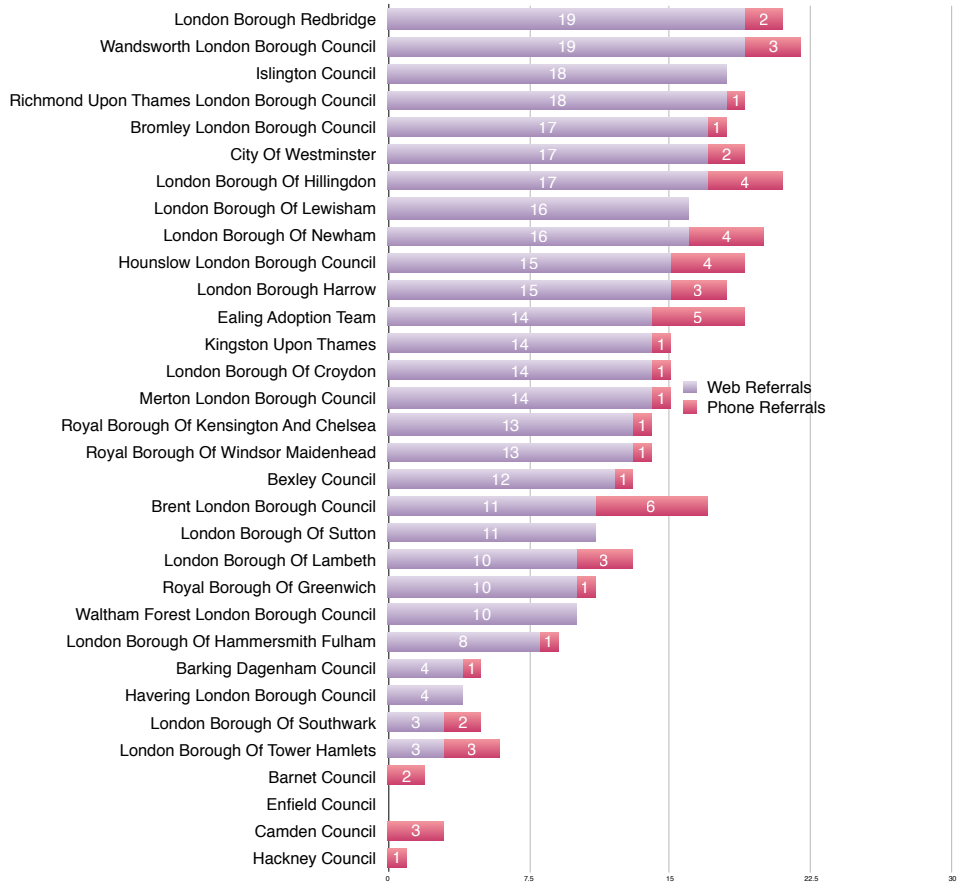

London LA Adoption Agencies