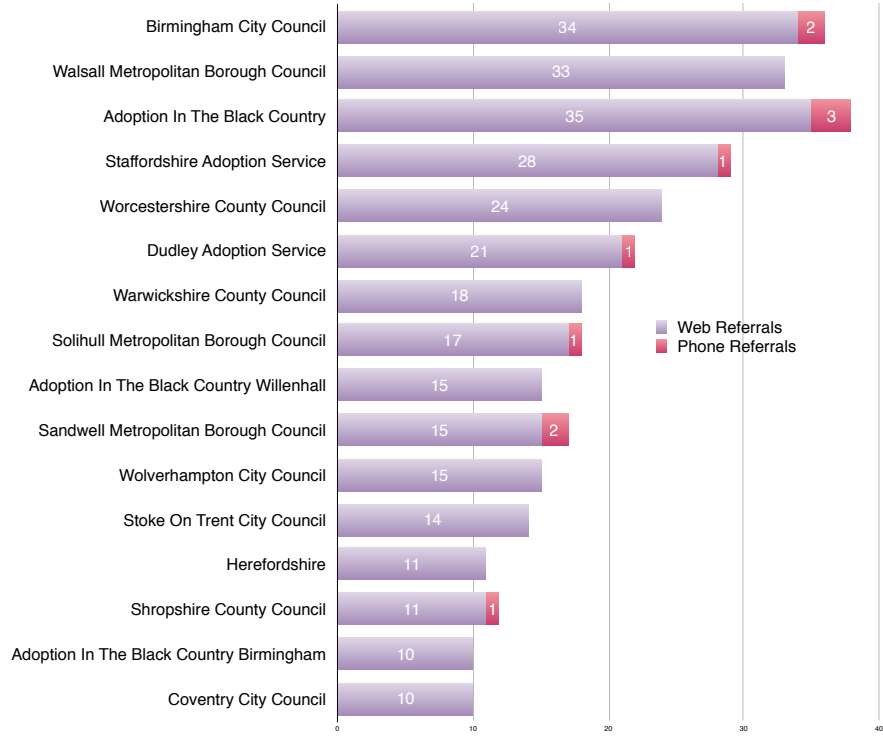

Referrals to Local Authority Adoption Agencies from First4Adoption by region

Q3 October-December 2014

Yorkshire & The Humber LA Adoption Agencies

North East LA Adoption Agencies

North West LA Adoption Agencies

West Midlands LA Adoption Agencies

East Midlands LA Adoption Agencies

London LA Adoption Agencies

East of England LA Adoption Agencies

South West LA Adoption Agencies

South East LA Adoption Agencies