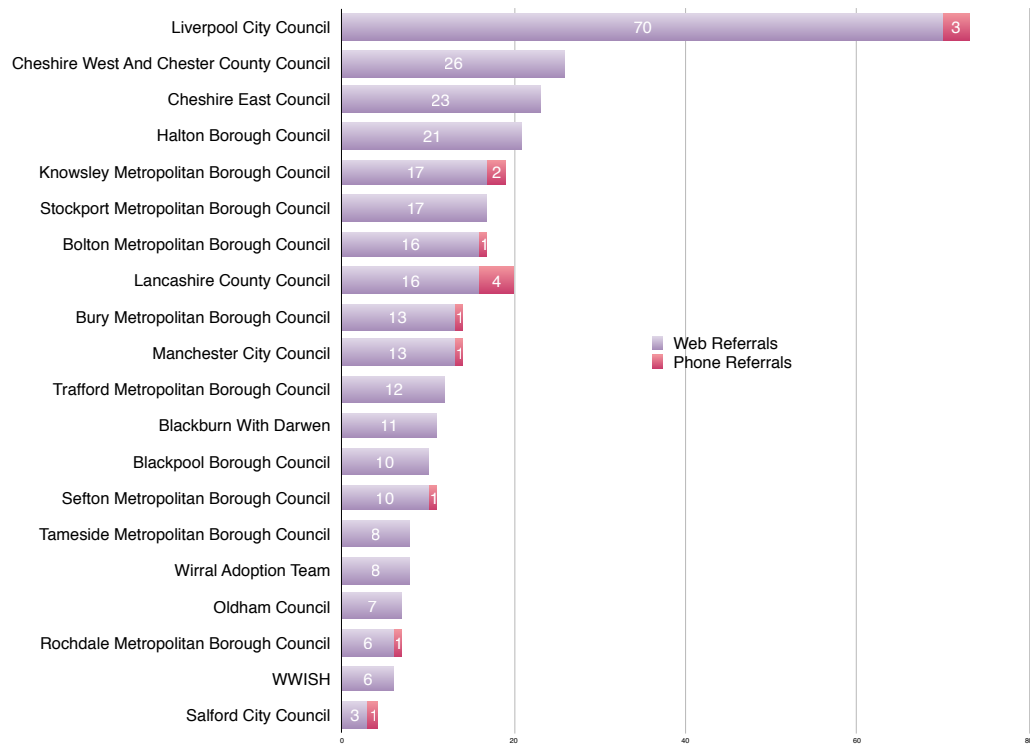

Referrals to Local Authority Adoption Agencies from First4Adoption by region

Q3 October-December 2014

Yorkshire & The Humber LA Adoption Agencies

North East LA Adoption Agencies

North West LA Adoption Agencies