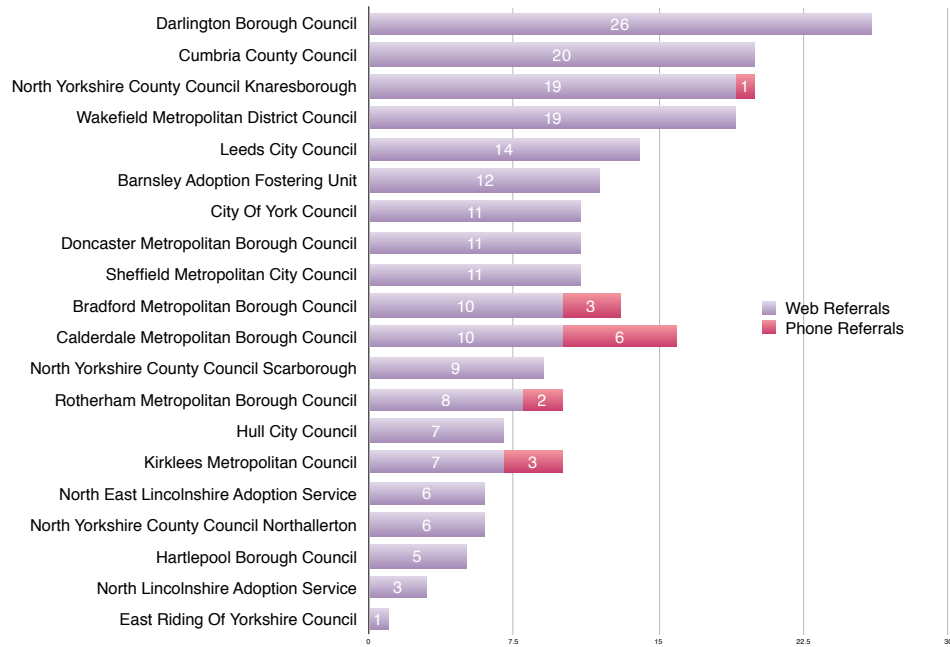

Referrals to Local Authority Adoption Agencies from First4Adoption by region

Q3 October-December 2014

Yorkshire & The Humber LA Adoption Agencies

North East LA Adoption Agencies

North West LA Adoption Agencies

West Midlands LA Adoption Agencies

East Midlands LA Adoption Agencies

London LA Adoption Agencies

East of England LA Adoption Agencies

South West LA Adoption Agencies

South East LA Adoption Agencies