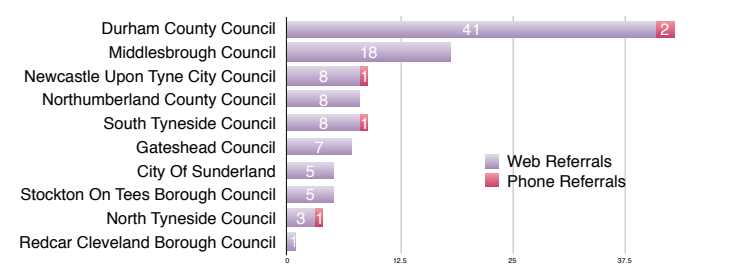

Referrals to Local Authority Adoption Agencies from First4Adoption by region

Q3 October-December 2014

Yorkshire & The Humber LA Adoption Agencies

North East LA Adoption Agencies

North West LA Adoption Agencies