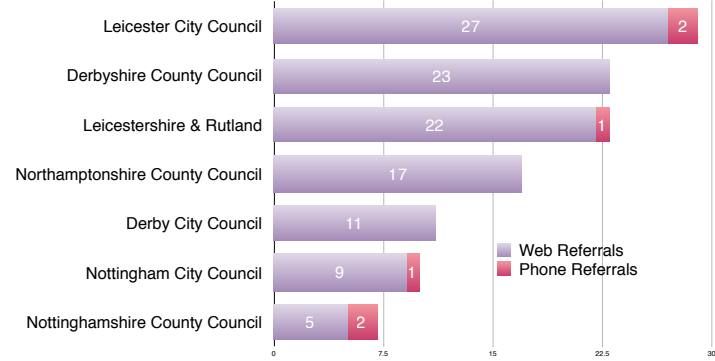

Referrals to Local Authority Adoption Agencies from First4Adoption by region

Q3 October-December 2014

Yorkshire & The Humber LA Adoption Agencies

North East LA Adoption Agencies

North West LA Adoption Agencies

West Midlands LA Adoption Agencies

East Midlands LA Adoption Agencies

London LA Adoption Agencies

East of England LA Adoption Agencies

South West LA Adoption Agencies

South East LA Adoption Agencies