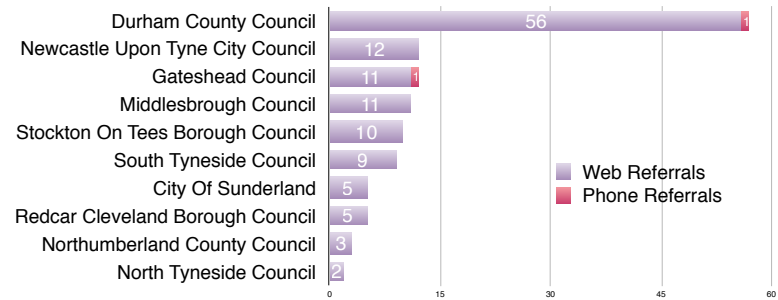

Referrals to Local Authority Adoption Agencies from First4Adoption by region

Q4 January-March 2015

Yorkshire & The Humber LA Adoption Agencies

North East LA Adoption Agencies

North West LA Adoption Agencies

West Midlands LA Adoption Agencies

East Midlands LA Adoption Agencies

London LA Adoption Agencies

East of England LA Adoption Agencies

South West LA Adoption Agencies

South East LA Adoption Agencies