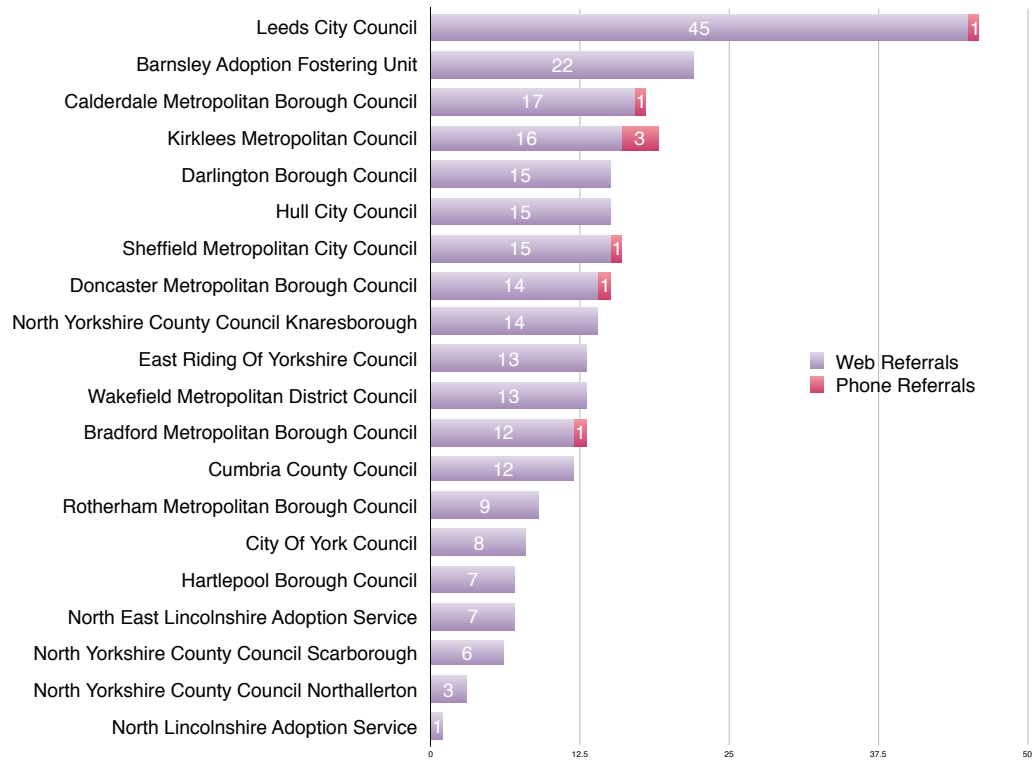

Referrals to Local Authority Adoption Agencies from First4Adoption by region

Q4 January-March 2015

Yorkshire & The Humber LA Adoption Agencies

North East LA Adoption Agencies

North West LA Adoption Agencies

West Midlands LA Adoption Agencies

East Midlands LA Adoption Agencies

London LA Adoption Agencies

East of England LA Adoption Agencies

South West LA Adoption Agencies

South East LA Adoption Agencies