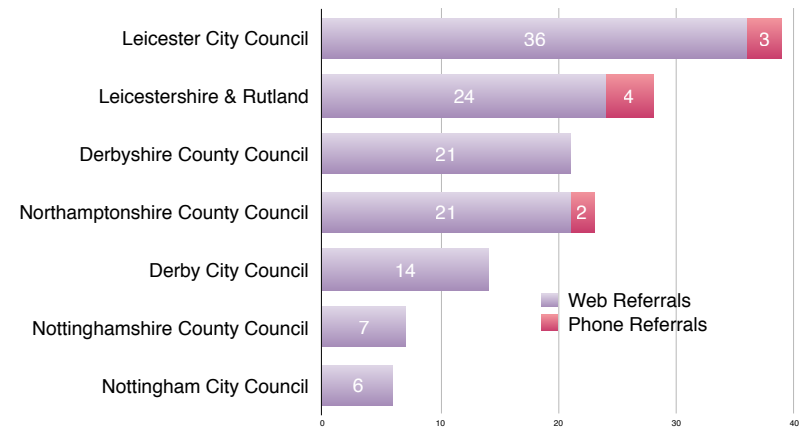

Referrals to Local Authority Adoption Agencies from First4Adoption by region

Q4 January-March 2015

Yorkshire & The Humber LA Adoption Agencies

North East LA Adoption Agencies

North West LA Adoption Agencies

West Midlands LA Adoption Agencies

East Midlands LA Adoption Agencies

London LA Adoption Agencies

East of England LA Adoption Agencies

South West LA Adoption Agencies

South East LA Adoption Agencies