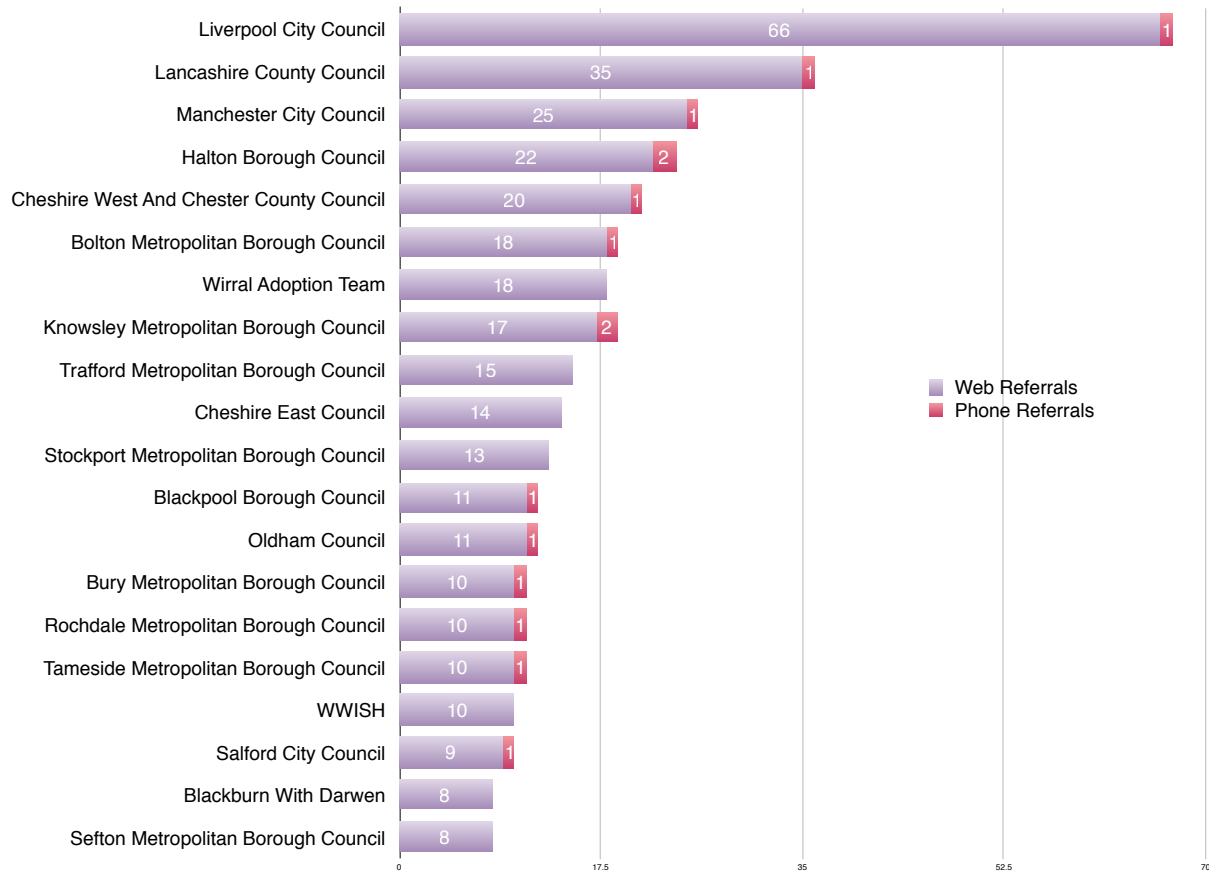

Referrals to Local Authority Adoption Agencies from First4Adoption by region

Q4 January-March 2015

Yorkshire & The Humber LA Adoption Agencies

North East LA Adoption Agencies

North West LA Adoption Agencies

West Midlands LA Adoption Agencies

East Midlands LA Adoption Agencies

London LA Adoption Agencies

East of England LA Adoption Agencies

South West LA Adoption Agencies

South East LA Adoption Agencies