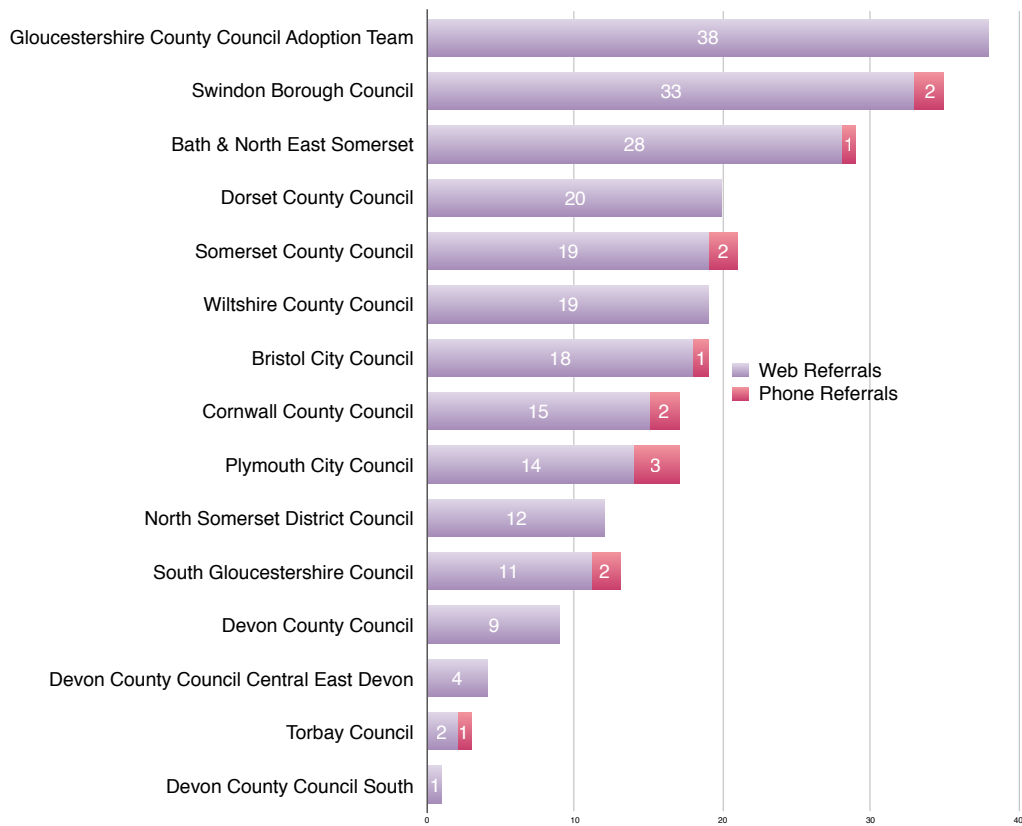

Referrals to Local Authority Adoption Agencies from First4Adoption by region

Q4 January-March 2015

Yorkshire & The Humber LA Adoption Agencies

North East LA Adoption Agencies

North West LA Adoption Agencies

West Midlands LA Adoption Agencies

East Midlands LA Adoption Agencies

London LA Adoption Agencies

East of England LA Adoption Agencies

South West LA Adoption Agencies

South East LA Adoption Agencies