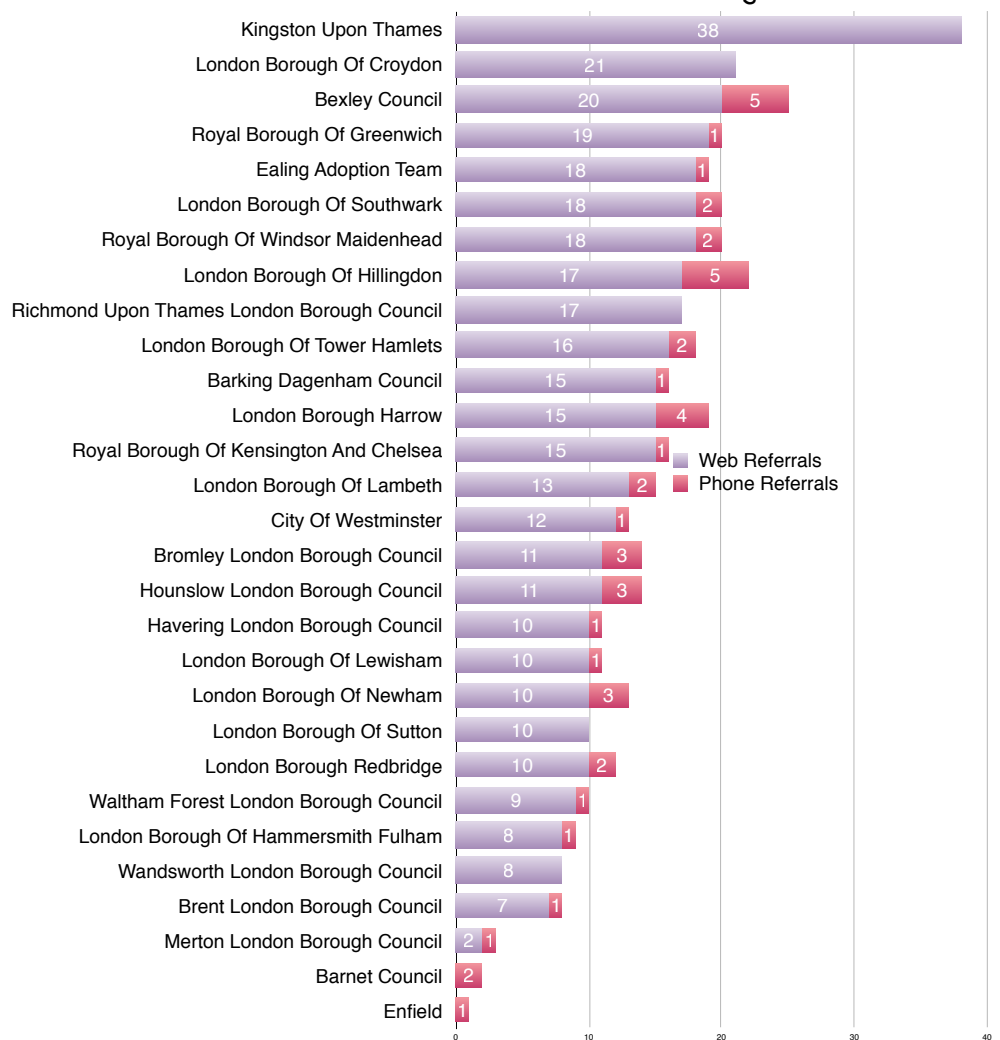

Referrals to Local Authority Adoption Agencies from First4Adoption by region

Q4 January-March 2015

Yorkshire & The Humber LA Adoption Agencies

North East LA Adoption Agencies

North West LA Adoption Agencies

West Midlands LA Adoption Agencies

East Midlands LA Adoption Agencies

London LA Adoption Agencies

East of England LA Adoption Agencies

South West LA Adoption Agencies

South East LA Adoption Agencies