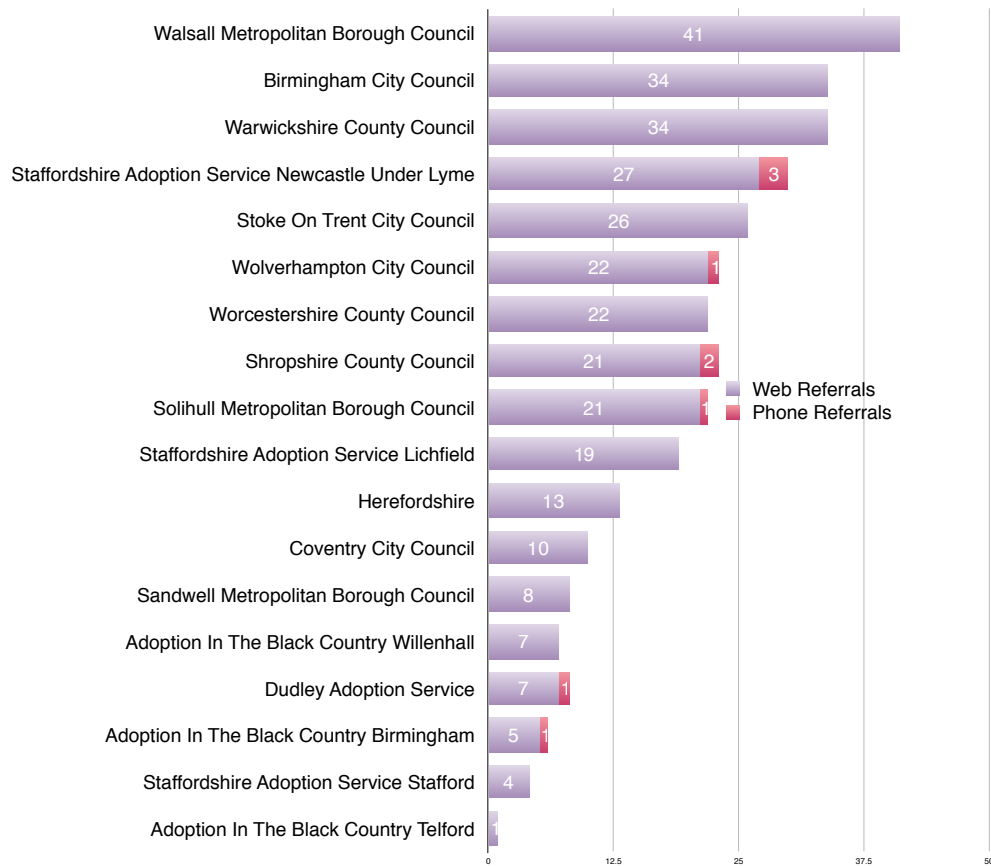

Referrals to Local Authority Adoption Agencies from First4Adoption by region

Q4 January-March 2015

Yorkshire & The Humber LA Adoption Agencies

North East LA Adoption Agencies

North West LA Adoption Agencies

West Midlands LA Adoption Agencies

East Midlands LA Adoption Agencies

London LA Adoption Agencies

East of England LA Adoption Agencies

South West LA Adoption Agencies

South East LA Adoption Agencies