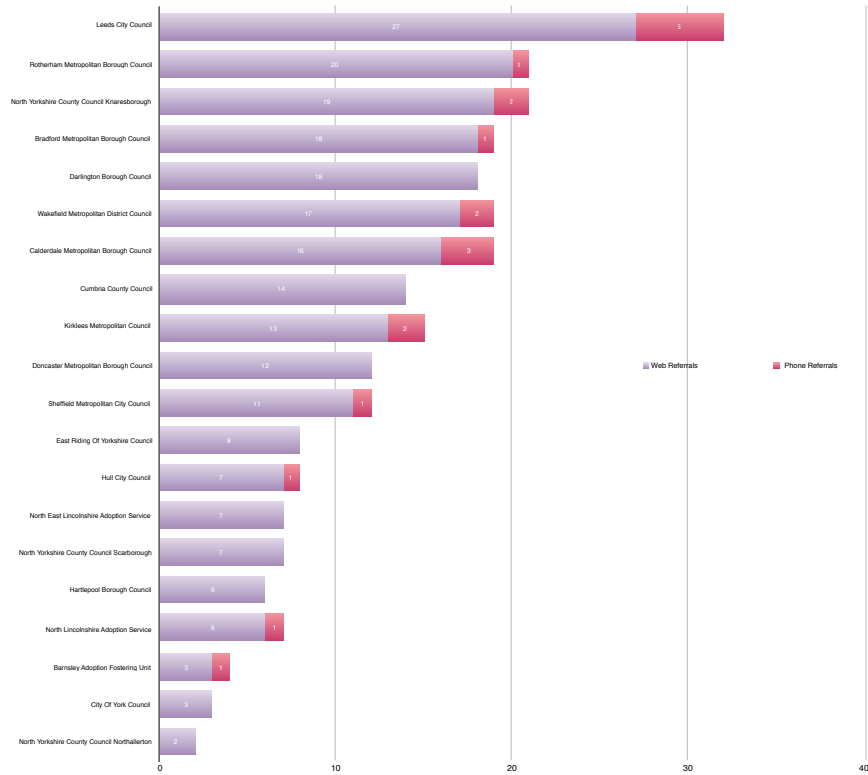

Referrals to Local Authority Adoption Agencies from
First#Adoption by region

Q2 July-September 2015

Yorkshire & The Humber LA Adoption Agencies

North East LA Adoption Agencies

North West LA Adoption Agencies