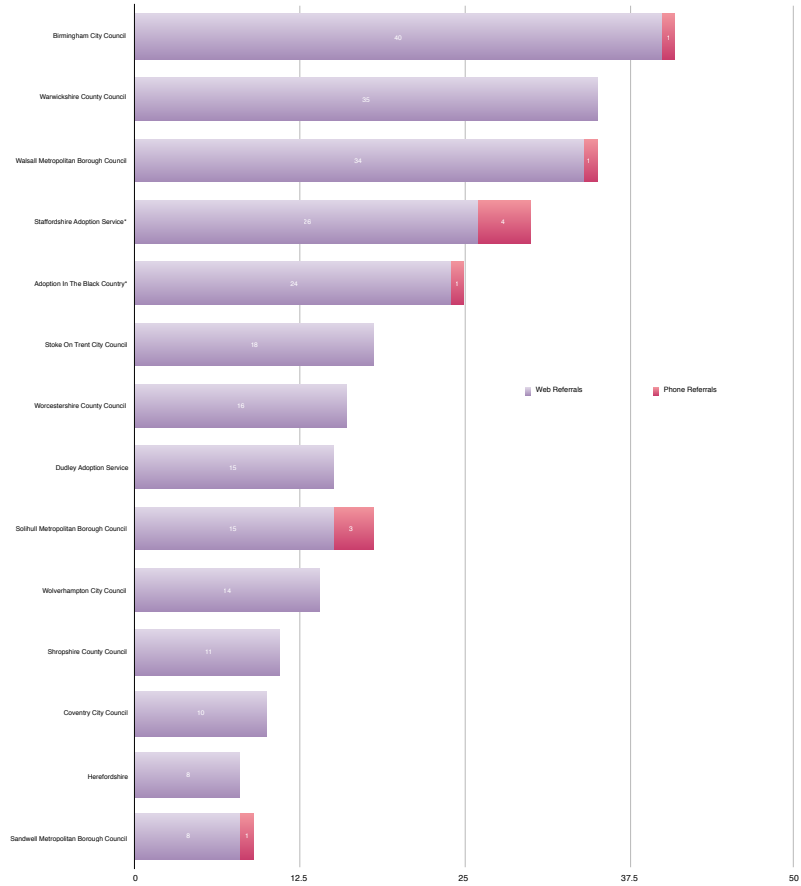

London LA Adoption Agencies