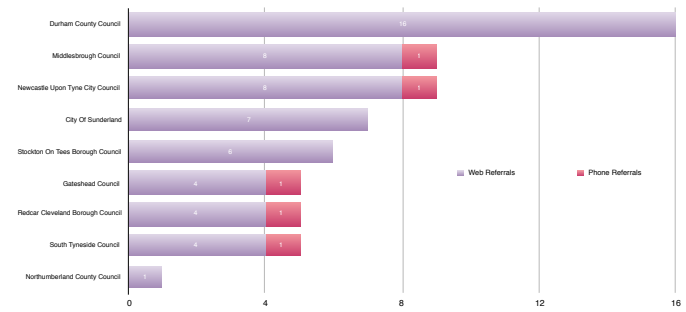

Referrals to Local Authority Adoption Agencies from
First#Adoption by region

Q2 July-September 2015

Yorkshire & The Humber LA Adoption Agencies

North East LA Adoption Agencies

North West LA Adoption Agencies

West Midlands LA Adoption Agencies

East Midlands LA Adoption Agencies

London LA Adoption Agencies

East of England LA Adoption Agencies

South West LA Adoption Agencies

South East LA Adoption Agencies