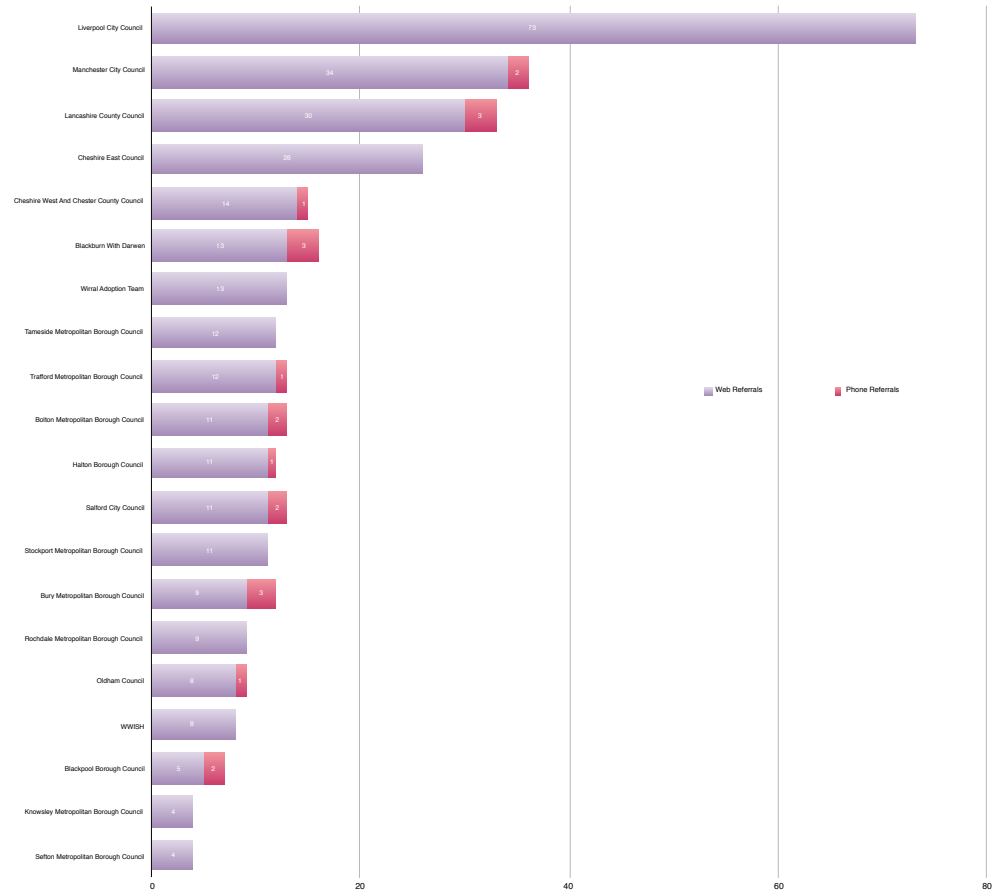

Referrals to Local Authority Adoption Agencies from
First#Adoption by region

Q2 July-September 2015

Yorkshire & The Humber LA Adoption Agencies

North East LA Adoption Agencies

North West LA Adoption Agencies