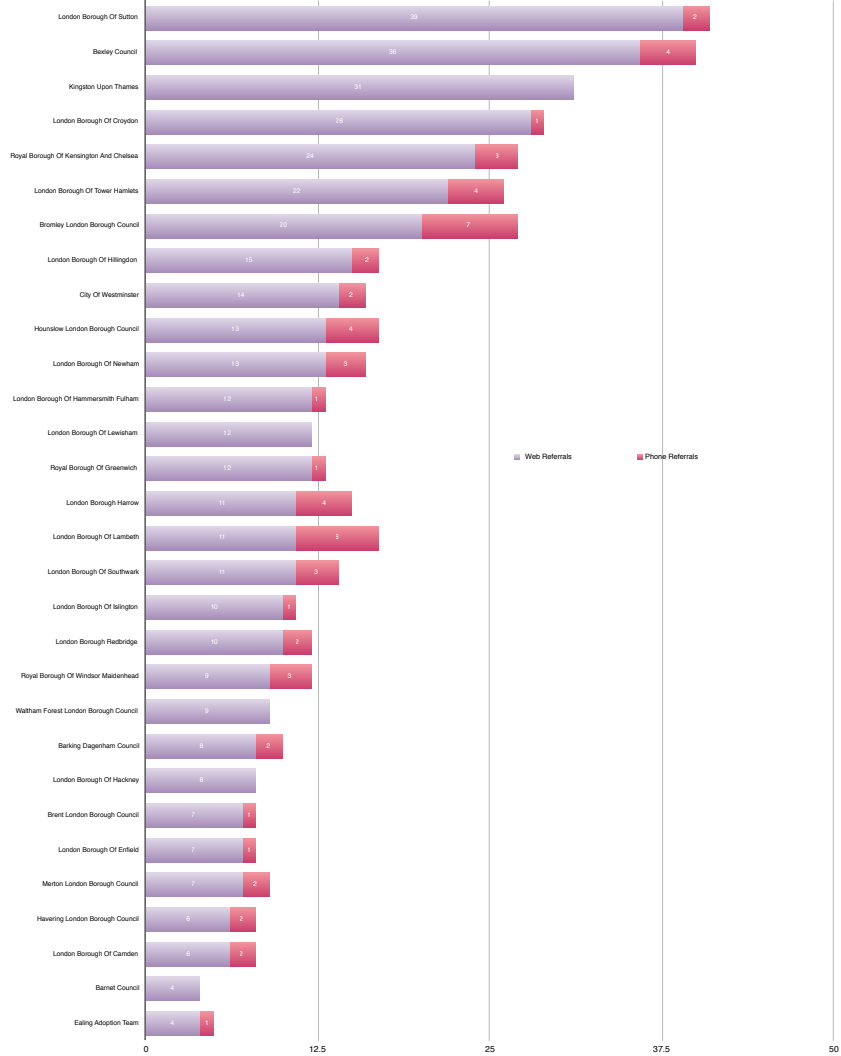

South West LA Adoption Agencies