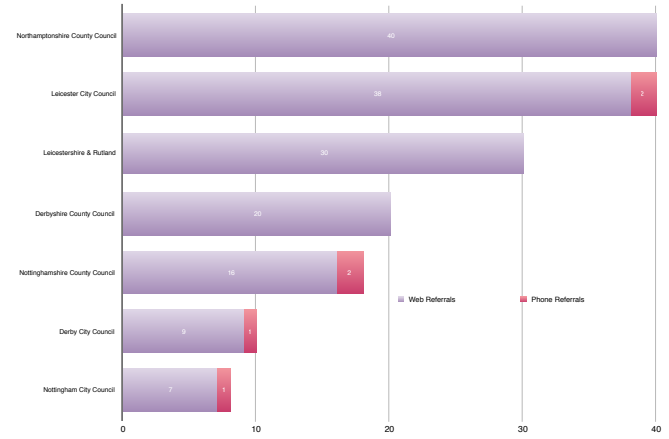

Referrals to Local Authority Adoption Agencies from First Adoption by region

Q3 October-December 2015

Yorkshire & The Humber LA Adoption Agencies

North East LA Adoption Agencies

North West LA Adoption Agencies

West Midlands LA Adoption Agencies

East Midlands LA Adoption Agencies

London LA Adoption Agencies

East of England LA Adoption Agencies

South West LA Adoption Agencies

South East LA Adoption Agencies