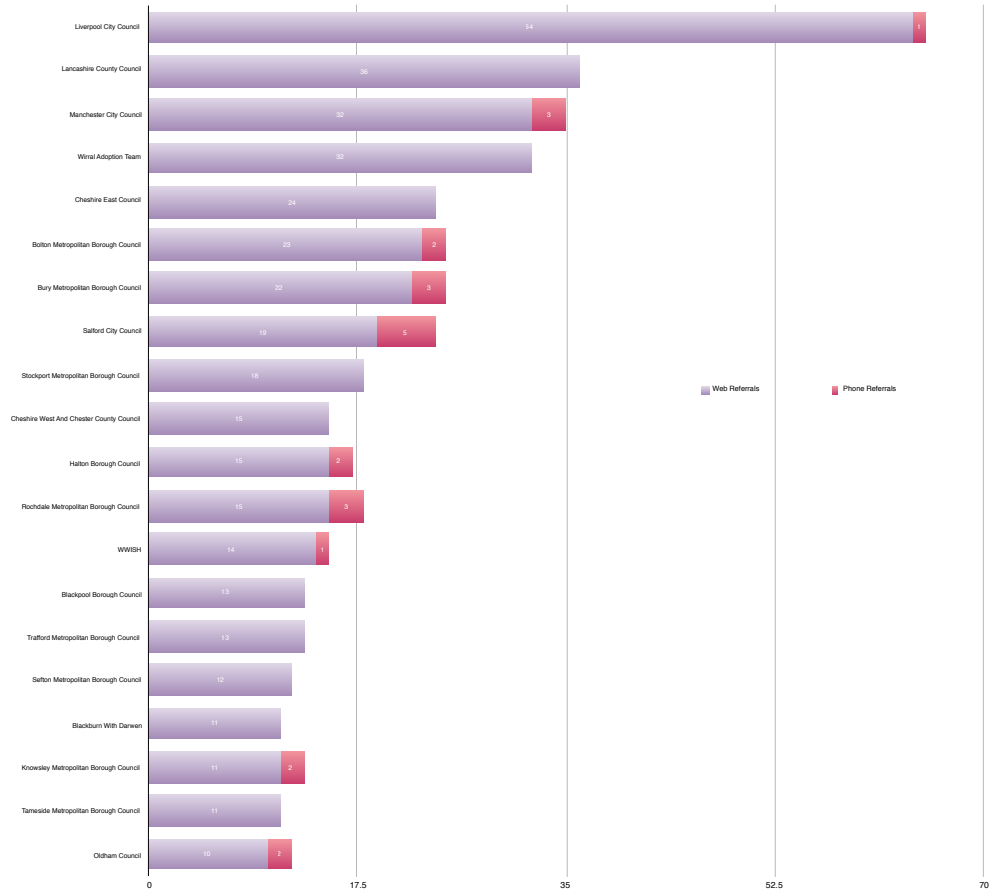

Referrals to Local Authority Adoption Agencies from First Adoption by region

Q3 October-December 2015

Yorkshire & The Humber LA Adoption Agencies

North East LA Adoption Agencies

North West LA Adoption Agencies