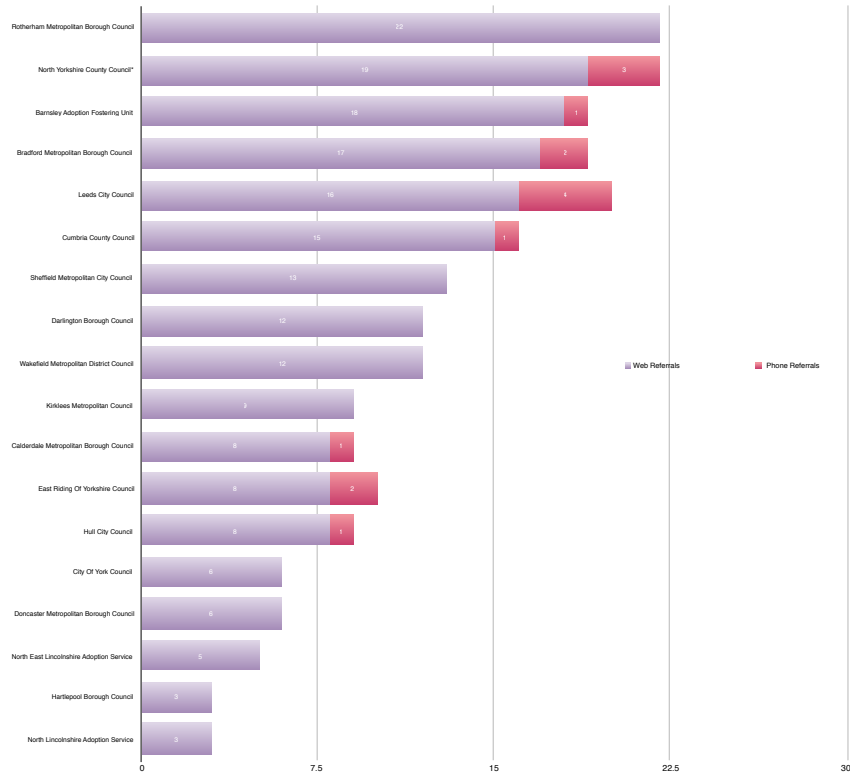

Referrals to Local Authority Adoption Agencies from First Adoption by region

Q3 October-December 2015

Yorkshire & The Humber LA Adoption Agencies

North East LA Adoption Agencies

North West LA Adoption Agencies