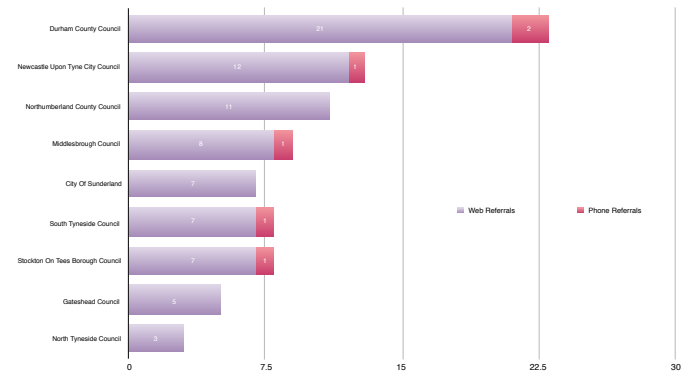

Referrals to Local Authority Adoption Agencies from First Adoption by region

Q3 October-December 2015

Yorkshire & The Humber LA Adoption Agencies

North East LA Adoption Agencies

North West LA Adoption Agencies