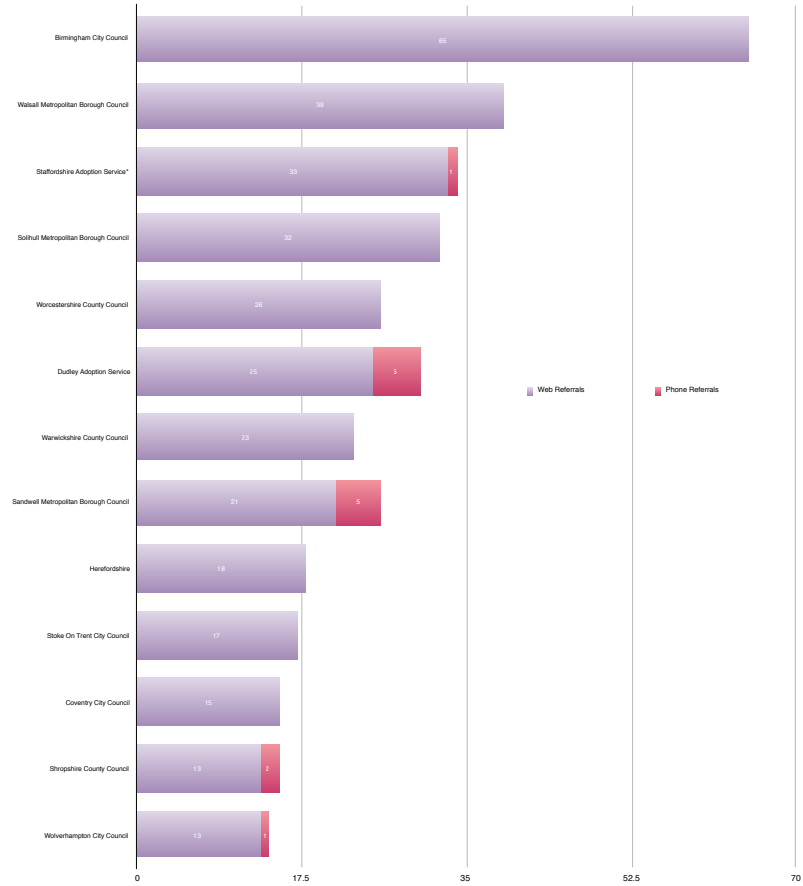

London LA Adoption Agencies