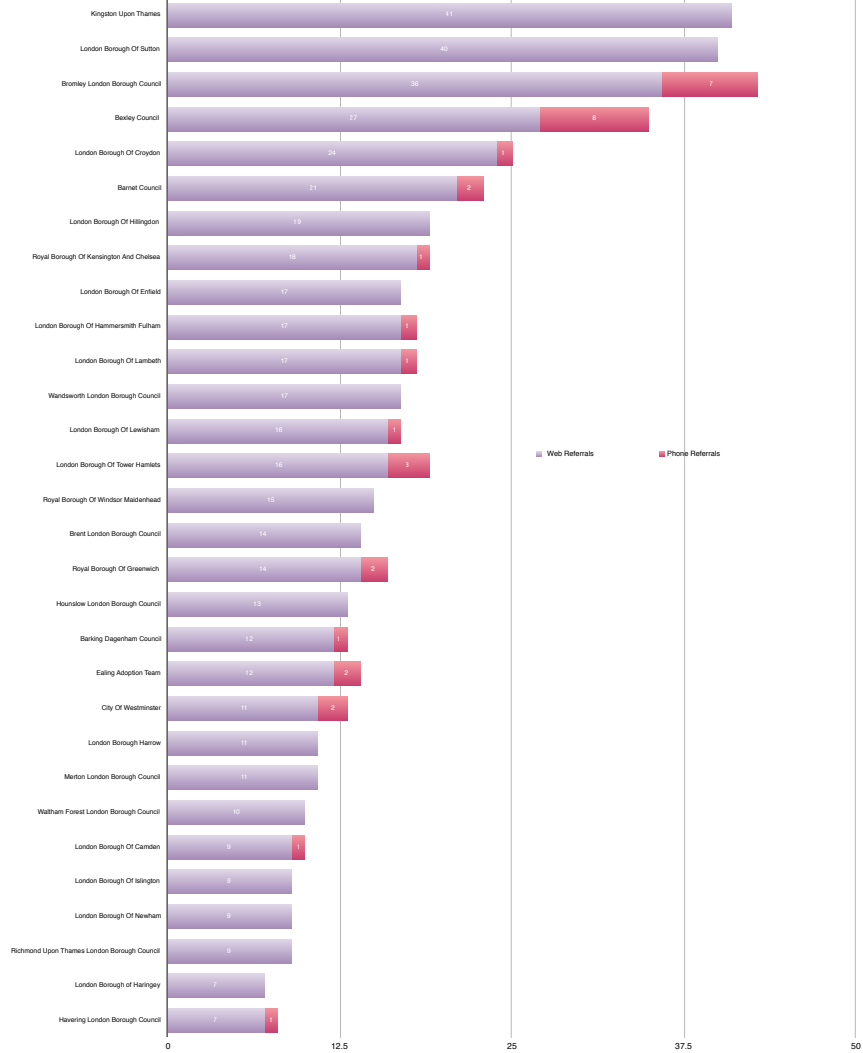

South West LA Adoption Agencies