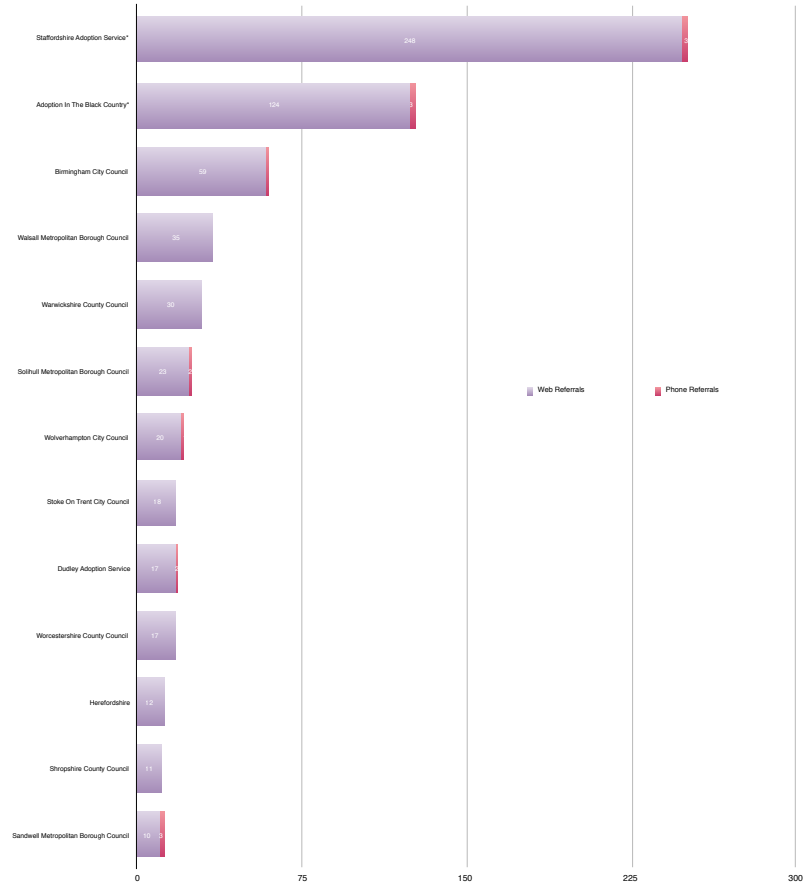

London LA Adoption Agencies