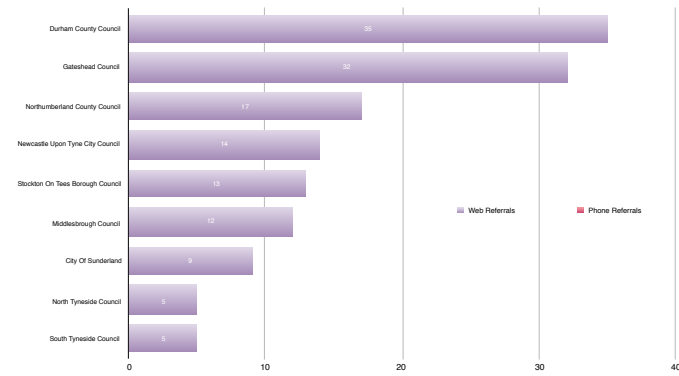

Referrals to Local Authority Adoption Agencies from First Adoption by region

Q4 January-March 2016

Yorkshire & The Humber LA Adoption Agencies

North East LA Adoption Agencies

North West LA Adoption Agencies