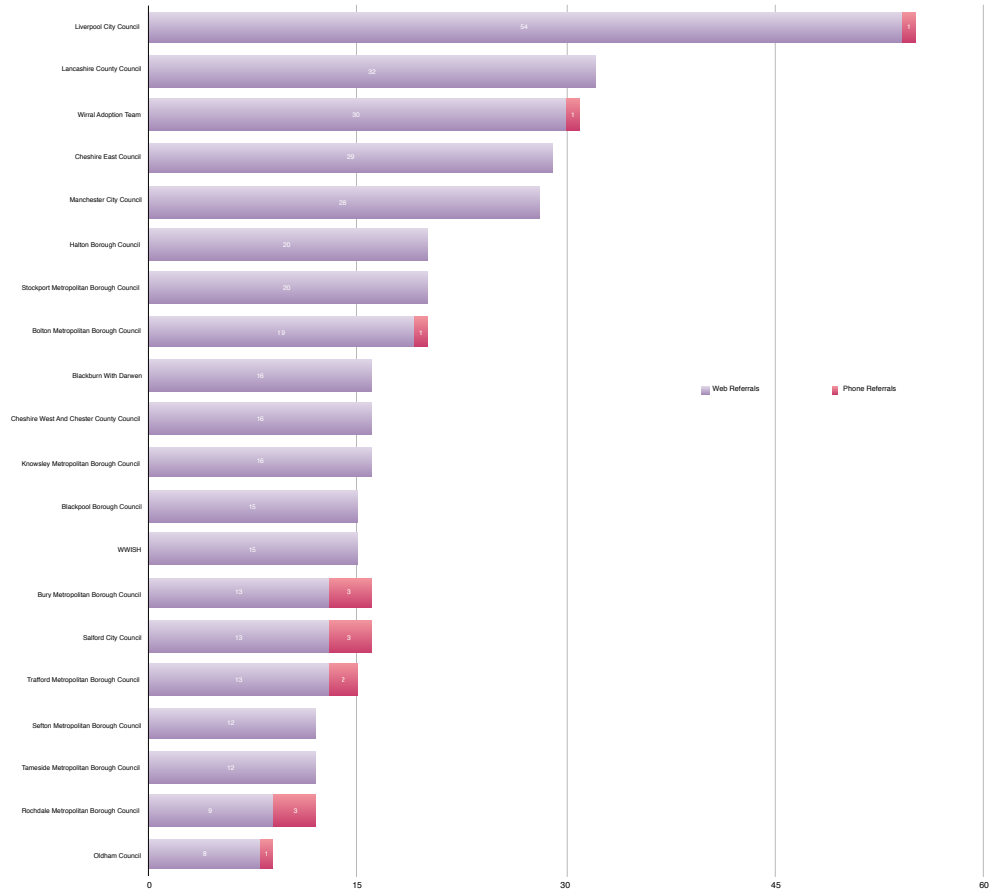

Referrals to Local Authority Adoption Agencies from First Adoption by region

Q4 January-March 2016

Yorkshire & The Humber LA Adoption Agencies

North East LA Adoption Agencies

North West LA Adoption Agencies