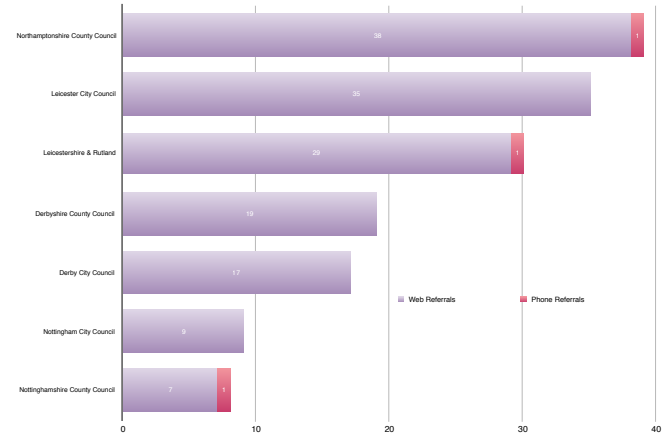

East of England LA Adoption Agencies

East Midlands LA Adoption Agencies