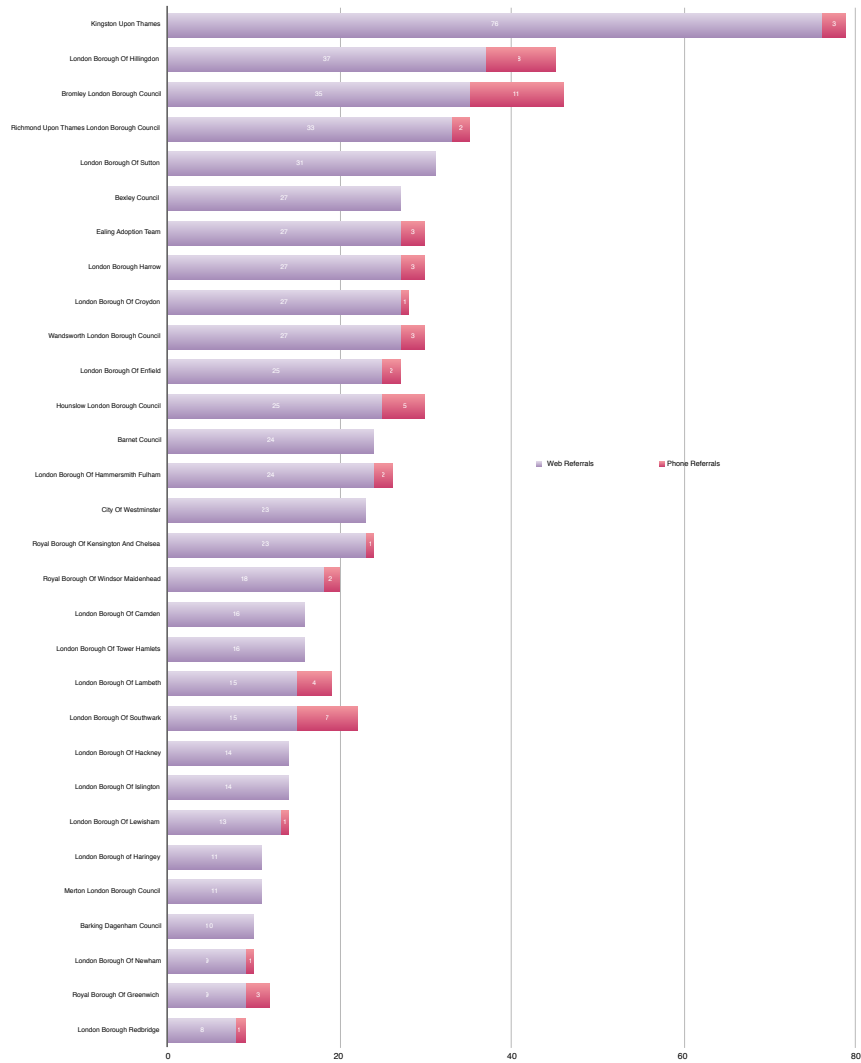

South West LA Adoption Agencies