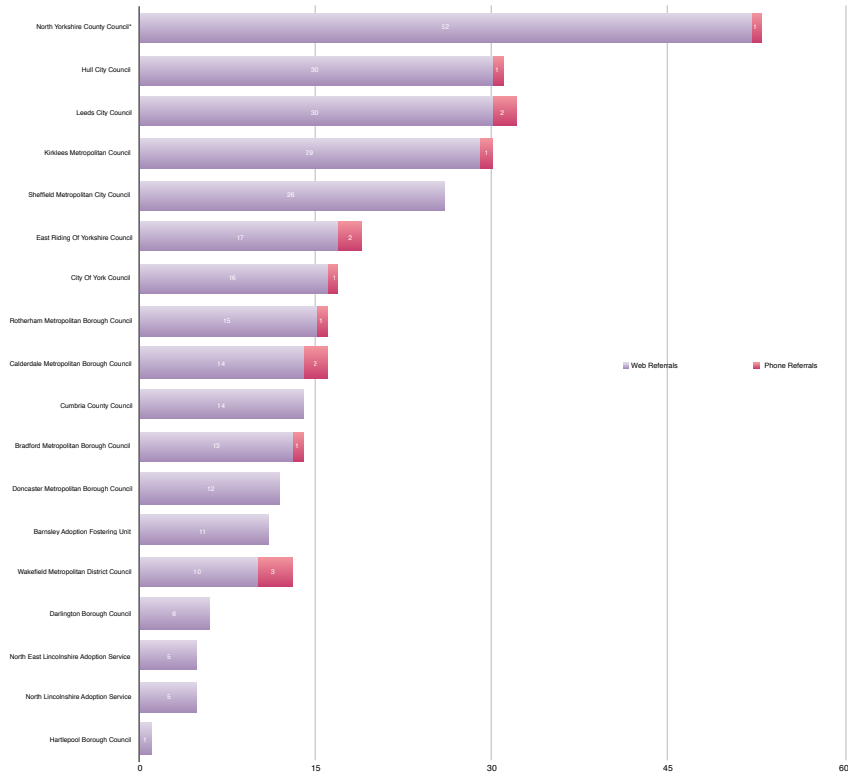

Referrals to Local Authority Adoption Agencies from First Adoption by region

Q4 January-March 2016

Yorkshire & The Humber LA Adoption Agencies

North East LA Adoption Agencies

North West LA Adoption Agencies