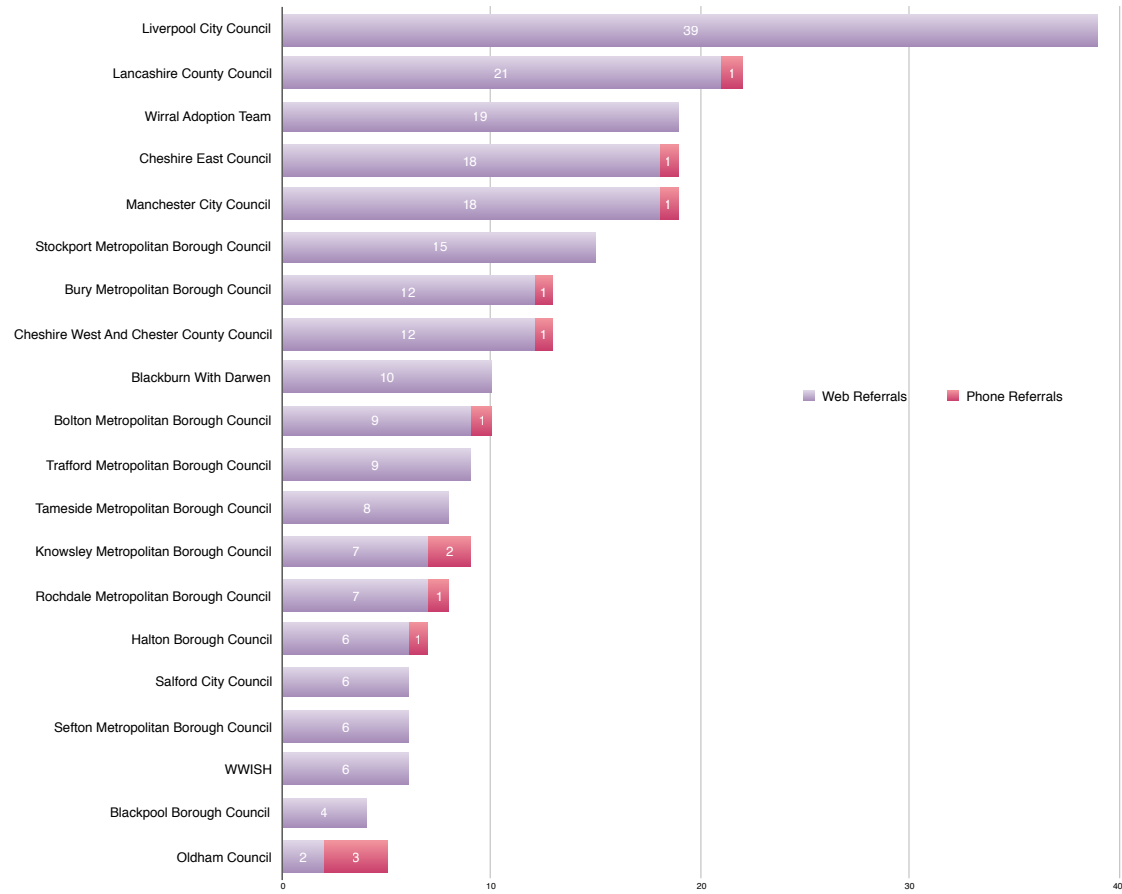

North West LA Adoption Agencies