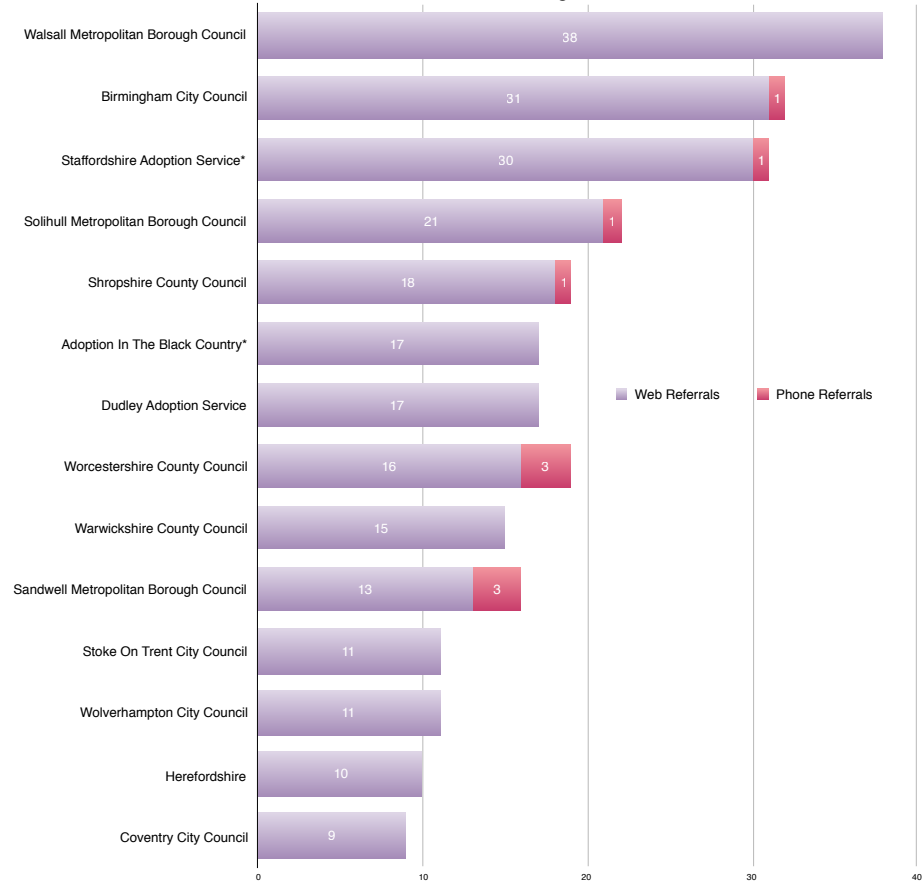

West Midlands LA Adoption Agencies