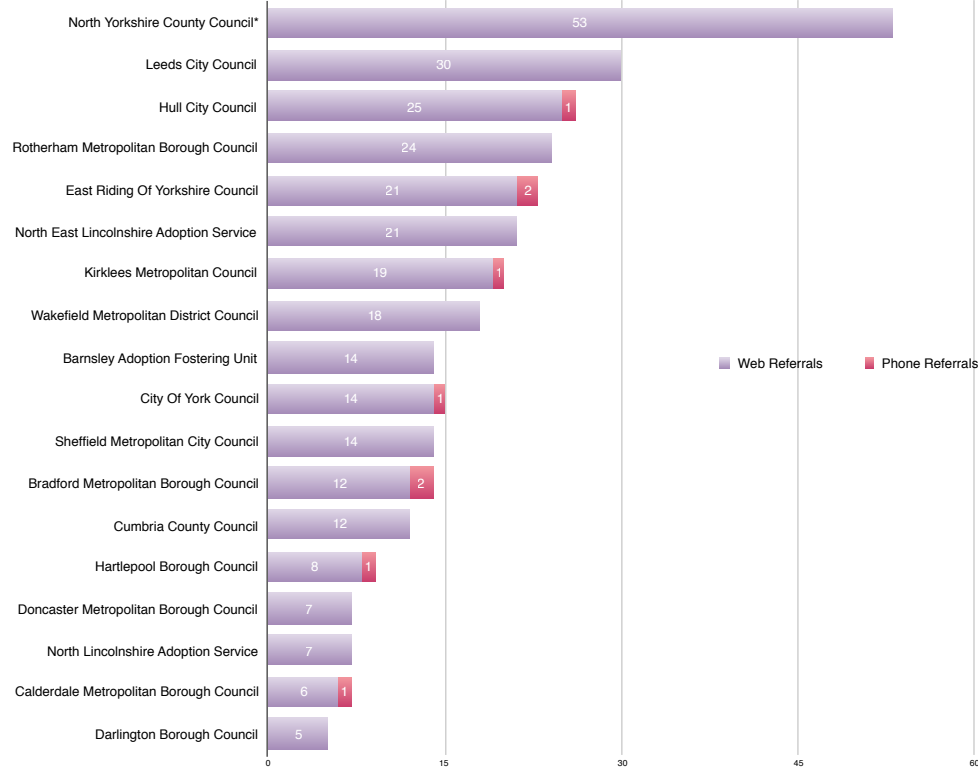

# Referrals to Local Authority Adoption Agencies from First4Adoption by region

Q1 April-June 2016

Yorkshire & The Humber LA Adoption Agencies

North East LA Adoption Agencies

\* Denotes agencies with more than one office entry on the agency finder