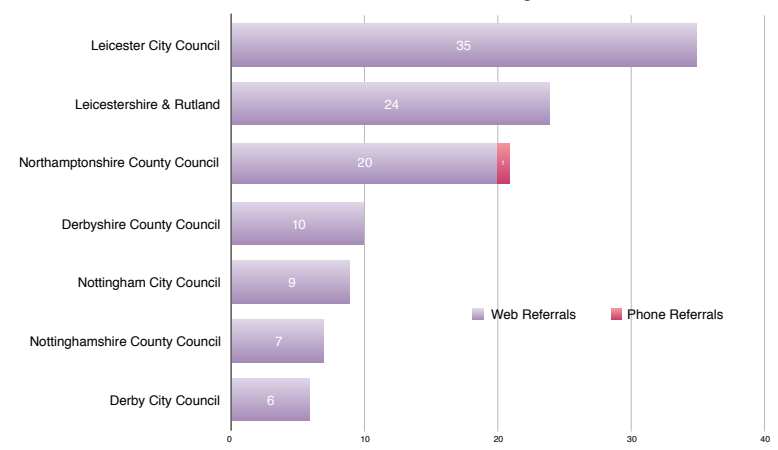

East Midlands LA Adoption Agencies