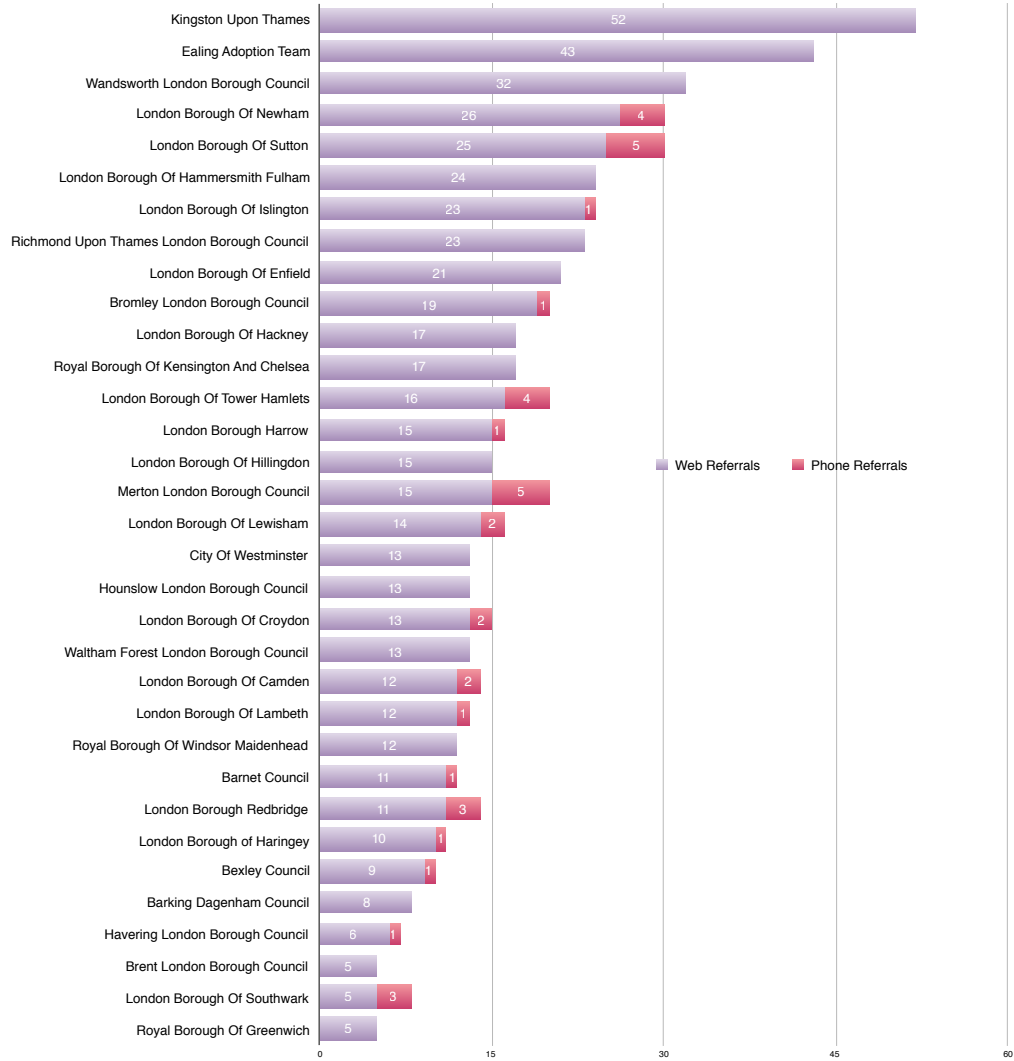

London LA Adoption Agencies