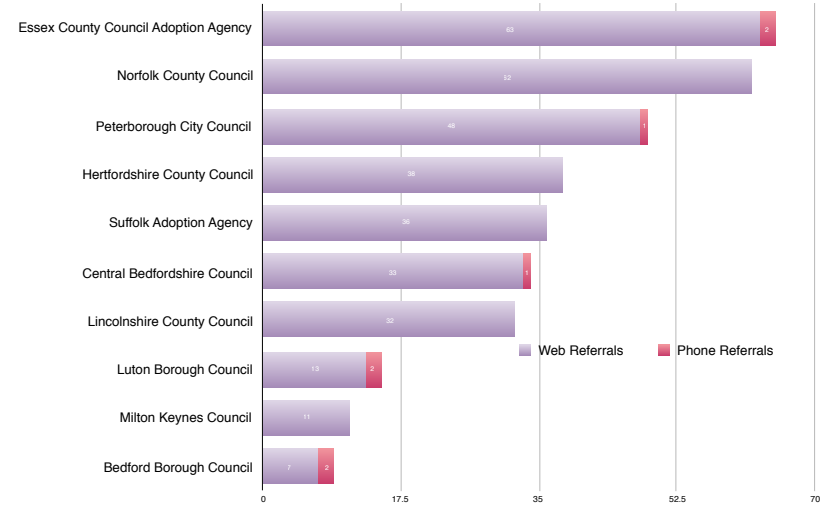

East of England LA Adoption Agencies