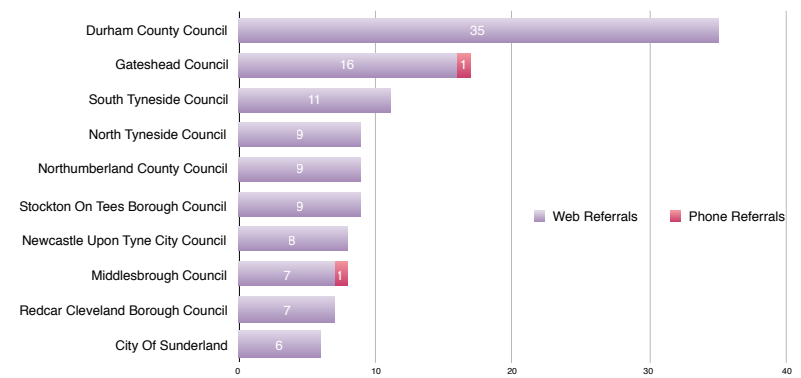

# Referrals to Local Authority Adoption Agencies from First4Adoption by region

Q1 April-June 2016

Yorkshire & The Humber LA Adoption Agencies

North East LA Adoption Agencies

\* Denotes agencies with more than one office entry on the agency finder