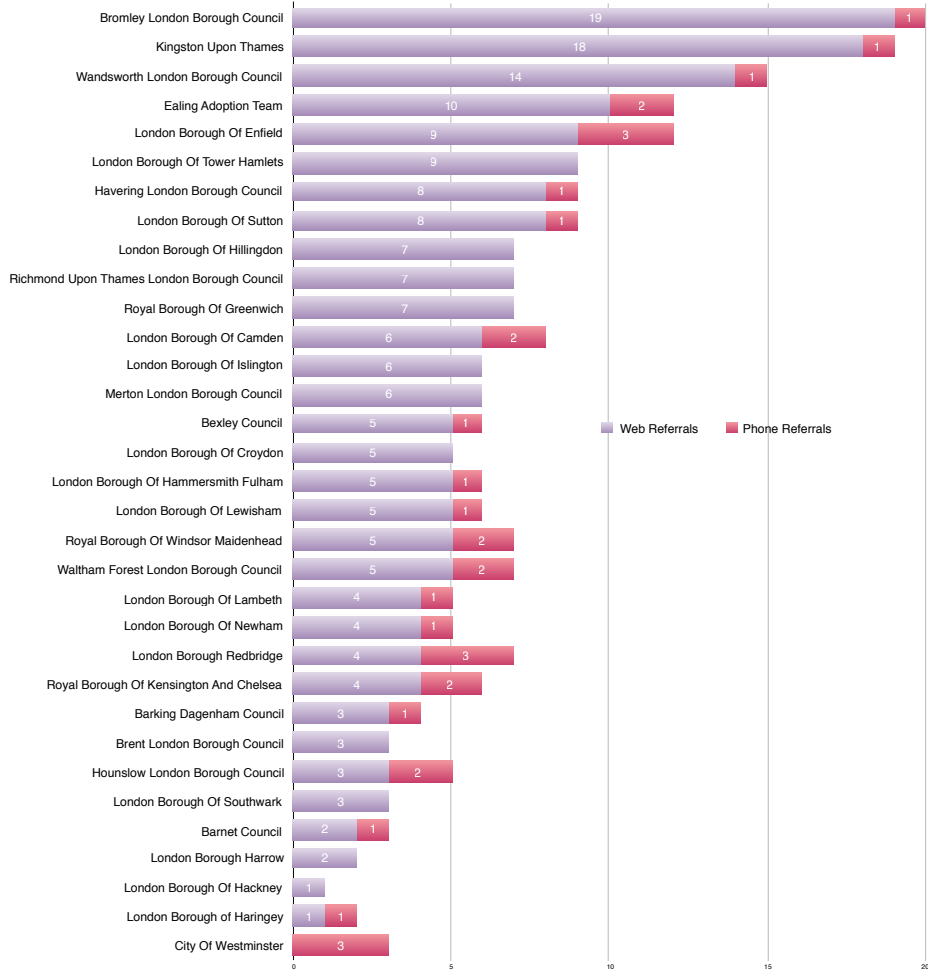

London LA Adoption Agencies