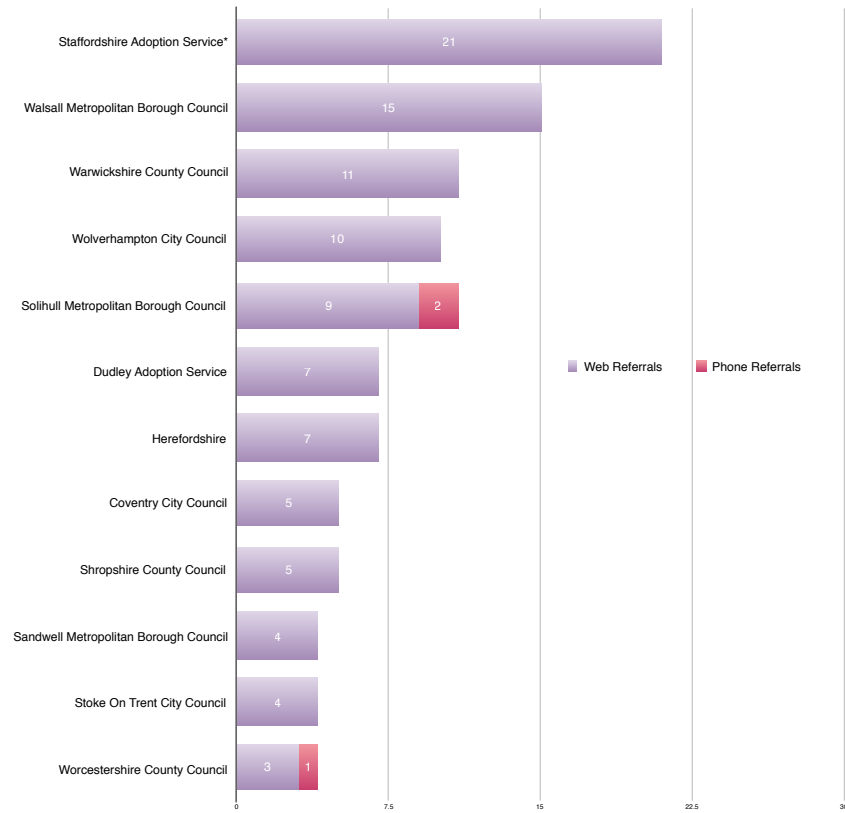

West Midlands LA Adoption Agencies