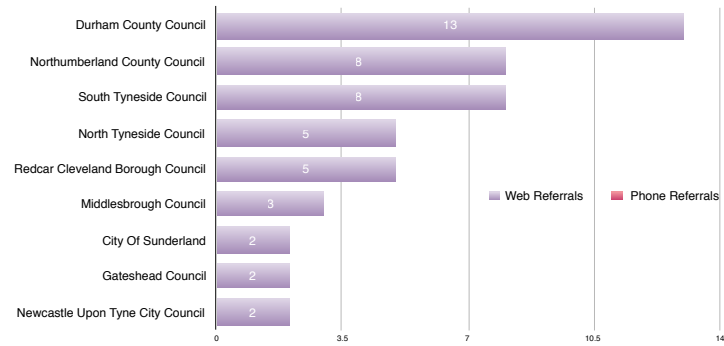

# Referrals to Local Authority Adoption Agencies from First4Adoption by region

Q2 July-September 2016

Yorkshire & The Humber LA Adoption Agencies

North East LA Adoption Agencies

\* Denotes agencies with more than one office entry on the agency finder