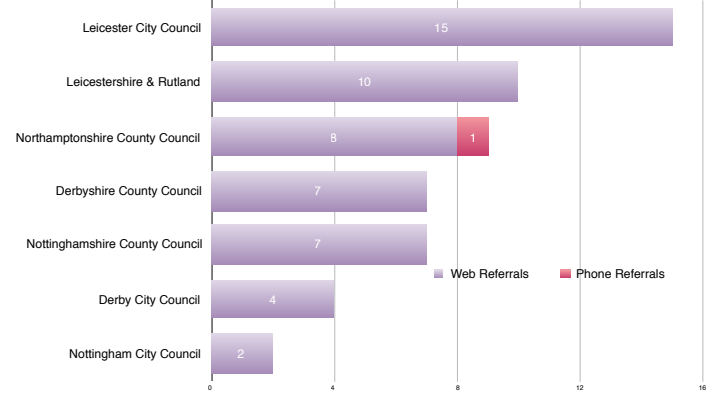

East Midlands LA Adoption Agencies