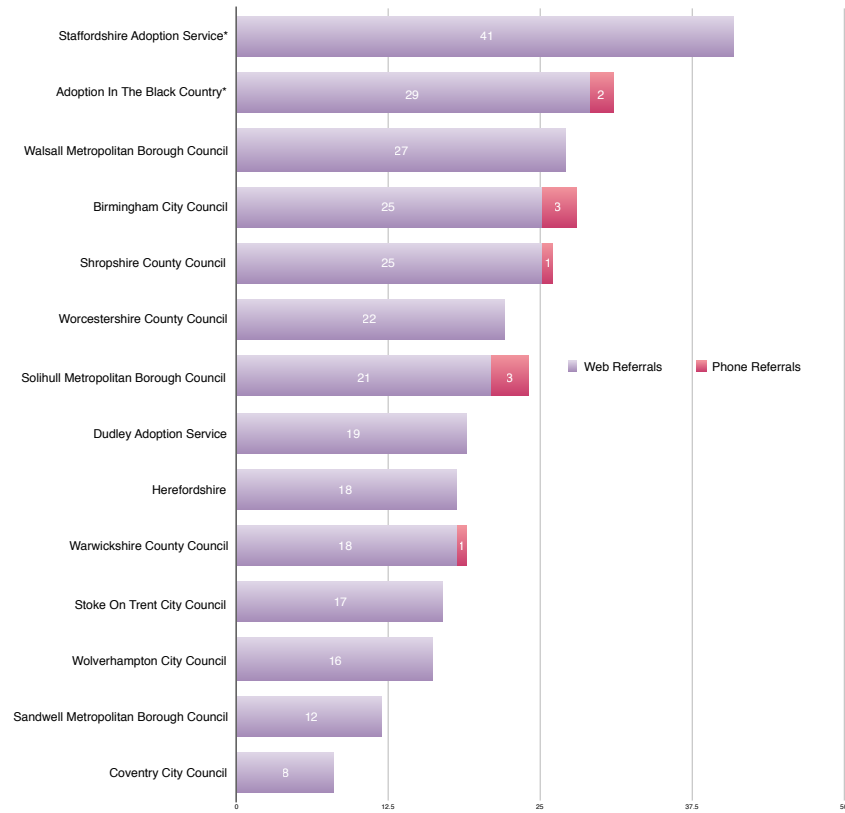

Referrals to Local Authority Adoption Agencies from First4Adoption by region

Q4 January-March 2017

Yorkshire & The Humber LA Adoption Agencies

North East LA Adoption Agencies

* Denotes agencies with more than one office entry on the agency finder

North West LA Adoption Agencies

West Midlands LA Adoption Agencies

East Midlands LA Adoption Agencies

London LA Adoption Agencies

East of England LA Adoption Agencies

South West LA Adoption Agencies

South East LA Adoption Agencies