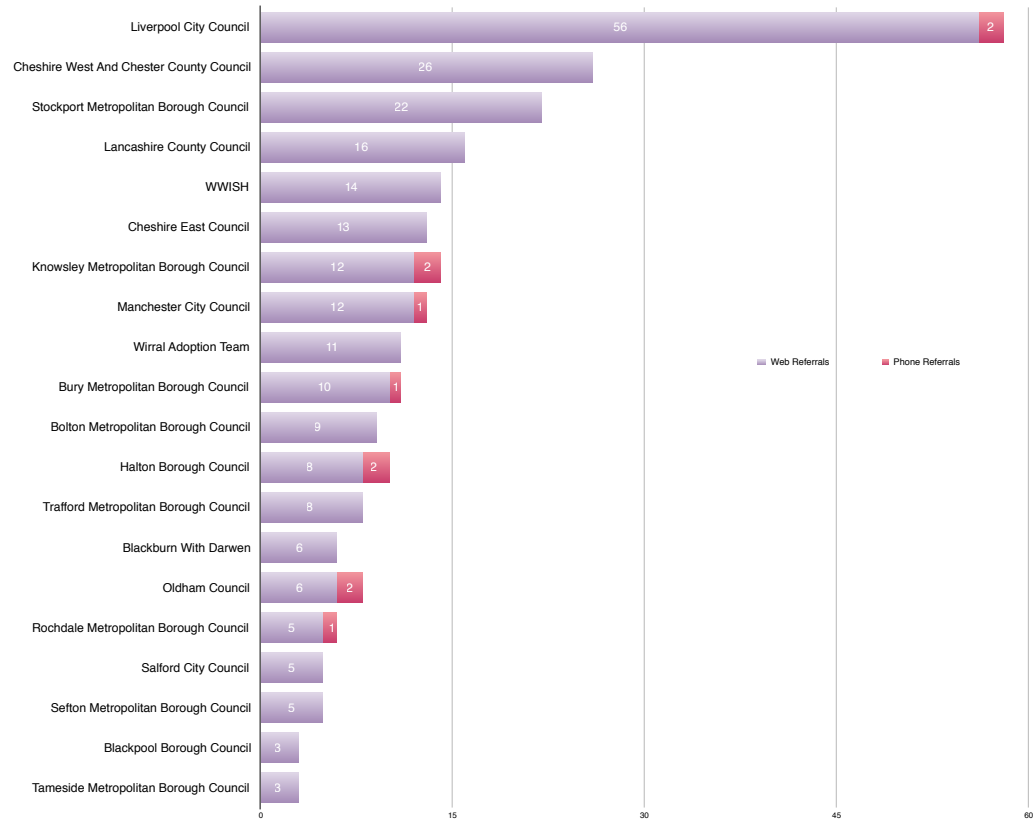

Referrals to Local Authority Adoption Agencies from First4Adoption by region

Q4 January-March 2017

Yorkshire & The Humber LA Adoption Agencies

North East LA Adoption Agencies

* Denotes agencies with more than one office entry on the agency finder

North West LA Adoption Agencies

West Midlands LA Adoption Agencies

East Midlands LA Adoption Agencies

London LA Adoption Agencies

East of England LA Adoption Agencies

South West LA Adoption Agencies

South East LA Adoption Agencies