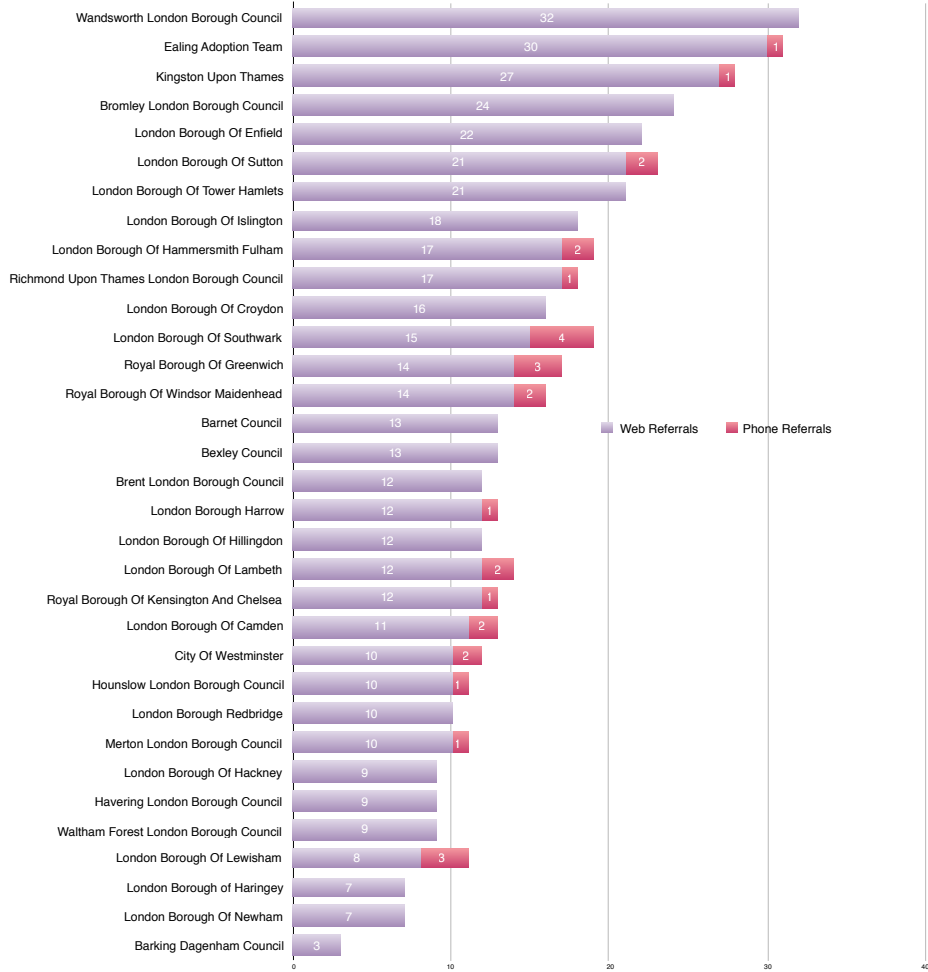

Referrals to Local Authority Adoption Agencies from First4Adoption by region

Q4 January-March 2017

Yorkshire & The Humber LA Adoption Agencies

North East LA Adoption Agencies

* Denotes agencies with more than one office entry on the agency finder

North West LA Adoption Agencies

West Midlands LA Adoption Agencies

East Midlands LA Adoption Agencies

London LA Adoption Agencies

East of England LA Adoption Agencies

South West LA Adoption Agencies

South East LA Adoption Agencies