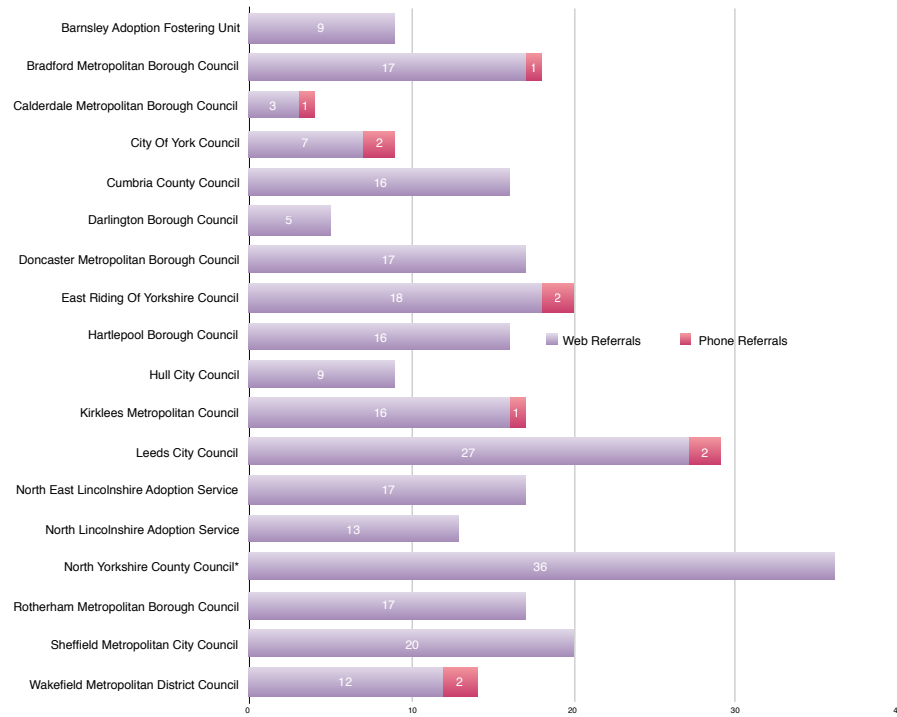

Referrals to Local Authority Adoption Agencies from First4Adoption by region

Q4 January-March 2017

Yorkshire & The Humber LA Adoption Agencies