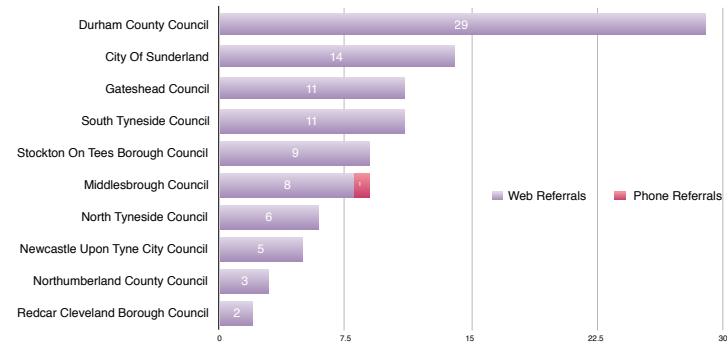

North East LA Adoption Agencies