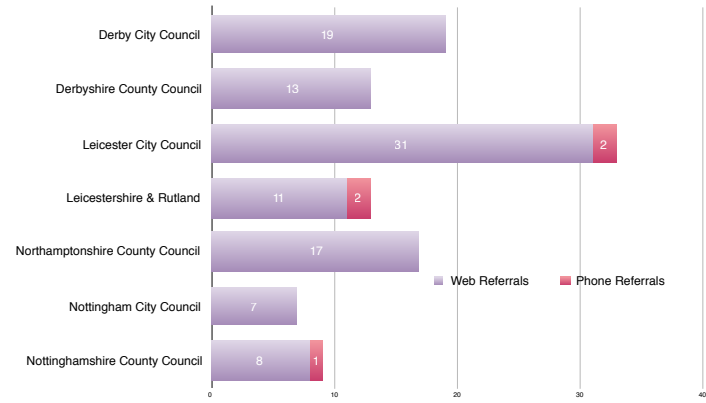

Referrals to Local Authority Adoption Agencies from First4Adoption by region

Q4 January-March 2017

Yorkshire & The Humber LA Adoption Agencies

North East LA Adoption Agencies

* Denotes agencies with more than one office entry on the agency finder

North West LA Adoption Agencies

West Midlands LA Adoption Agencies

East Midlands LA Adoption Agencies

London LA Adoption Agencies

East of England LA Adoption Agencies

South West LA Adoption Agencies

South East LA Adoption Agencies